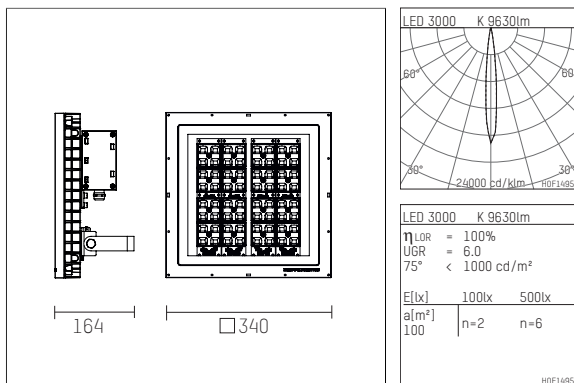

148 422 13 706 | anthracite

multi.flood
projector
LED | 124 W 3000 K

- projector multi.flood
- with mounting bracket
- for wall-, ground or pole-mounting
- with LED 12000 lm
- colour temperature: 3000 K
- colour rendering index: CRI >90
- L90 / B10 (100.000 / ta 25°C)
- SDCM < 3
- net luminous flux: 9630 lm
- total load: 124 W
- luminous efficacy: 77,7 lm/W
- rotationsymmetrical light distribution, spot
- beam angle: 10 °
- attached LED power unit, electronic, 220-240 V, 0/50/60 Hz
- overvoltage protection 6KV
- power supply: connecting terminal 3x2,5 mm²
- with a cord connection for power supply cord H07RN-F 3G 1.5 mm²
- housing of die cast aluminium
- safety glass, clear
- stainless steel mounting bracket
- length: 340 mm, width: 340 mm, height: 164 mm
- weight: 9,2 kg
- protection rating: IP65
- protection class I
- 5 years Hoffmeister warranty
- Made in Germany
- certificates: manufactured according to DIN VDE 0711 / EN 60598, CE
- colour: anthracite (RAL7016)
- 148 422 13 706
