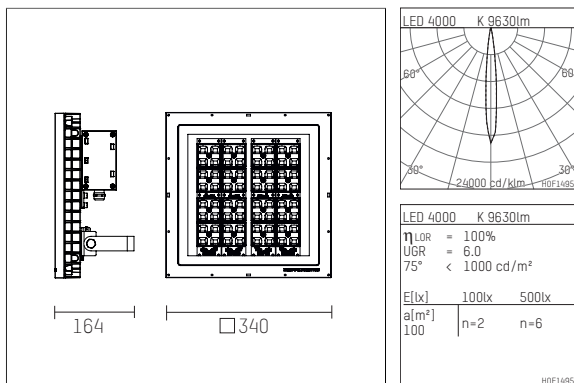

148 422 14 706 | anthracite

multi.flood
projector
LED | 124 W 4000 K

- projector multi.flood
- with mounting bracket
- for wall-, ground or pole-mounting
- with LED 12000 lm
- colour temperature: 4000 K
- colour rendering index: CRI >80
- L90 / B10 (100.000 / ta 25°C)
- SDCM < 3
- net luminous flux: 9630 lm
- total load: 124 W
- luminous efficacy: 77,7 lm/W
- rotationsymmetrical light distribution, spot
- beam angle: 10 °
- attached LED power unit, electronic, 220-240 V, 0/50/60 Hz
- overvoltage protection 6KV
- power supply: connecting terminal 3x2,5 mm²
- with a cord connection for power supply cord H07RN-F 3G 1.5 mm²
- housing of die cast aluminium
- safety glass, clear
- stainless steel mounting bracket
- length: 340 mm, width: 340 mm, height: 164 mm
- weight: 9,2 kg
- protection rating: IP65
- protection class I
- 5 years Hoffmeister warranty
- Made in Germany
- certificates: manufactured according to DIN VDE 0711 / EN 60598, CE
- colour: anthracite (RAL7016)
- 148 422 14 706
