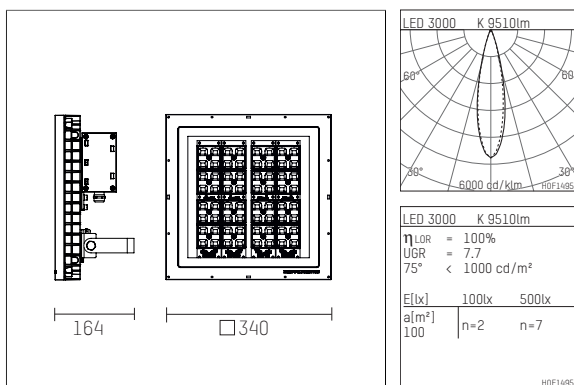

148 442 13 706 | anthracite

multi.flood
projector
LED | 124 W 3000 K

- projector multi.flood
- with mounting bracket
- for wall-, ground or pole-mounting
- with LED 12000 lm
- colour temperature: 3000 K
- colour rendering index: CRI >90
- L90 / B10 (100.000 / ta 25°C)
- SDCM < 3
- net luminous flux: 9510 lm
- total load: 124 W
- luminous efficacy: 76,7 lm/W
- rotationsymmetrical light distribution, medium
- beam angle: 25 °
- attached LED power unit, electronic, 220-240 V, 0/50/60 Hz
- overvoltage protection 6KV
- power supply: connecting terminal 3x2,5 mm²
- with a cord connection for power supply cord H07RN-F 3G 1.5 mm²
- housing of die cast aluminium
- safety glass, clear
- stainless steel mounting bracket
- length: 340 mm, width: 340 mm, height: 164 mm
- weight: 9,2 kg
- protection rating: IP65
- protection class I
- 5 years Hoffmeister warranty
- Made in Germany
- certificates: manufactured according to DIN VDE 0711 / EN 60598, CE
- colour: anthracite (RAL7016)
- 148 442 13 706
