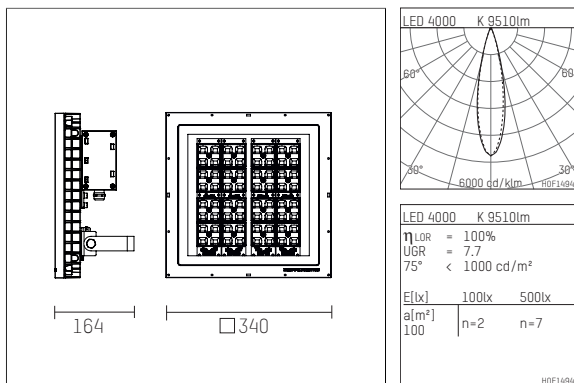

148 442 14 706 | anthracite

multi.flood
projector
LED | 124 W 4000 K

- projector multi.flood
- with mounting bracket
- for wall-, ground or pole-mounting
- with LED 12000 lm
- colour temperature: 4000 K
- colour rendering index: CRI >80
- L90 / B10 (100.000 / ta 25°C)
- SDCM < 3
- net luminous flux: 9510 lm
- total load: 124 W
- luminous efficacy: 76,7 lm/W
- rotationsymmetrical light distribution, medium
- beam angle: 25 °
- attached LED power unit, electronic, 220-240 V, 0/50/60 Hz
- overvoltage protection 6KV
- power supply: connecting terminal 3x2,5 mm²
- with a cord connection for power supply cord H07RN-F 3G 1.5 mm²
- housing of die cast aluminium
- safety glass, clear
- stainless steel mounting bracket
- length: 340 mm, width: 340 mm, height: 164 mm
- weight: 9,2 kg
- protection rating: IP65
- protection class I
- 5 years Hoffmeister warranty
- Made in Germany
- certificates: manufactured according to DIN VDE 0711 / EN 60598, CE
- colour: anthracite (RAL7016)
- 148 442 14 706
