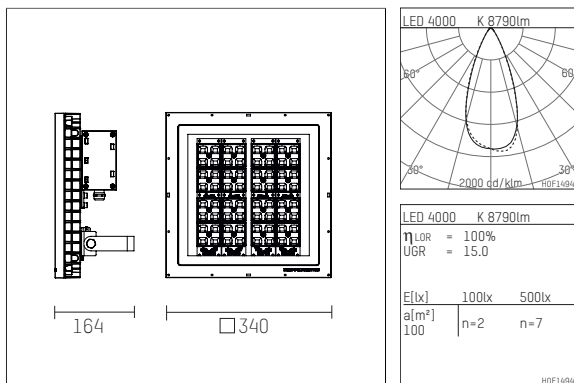

148 452 14 706 | anthracite

multi.flood  
projector  
LED | 124 W 4000 K

- projector multi.flood
- with mounting bracket
- for wall-, ground or pole-mounting
- with LED 12000 lm
- colour temperature: 4000 K
- colour rendering index: CRI >80
- L90 / B10 (100.000 / ta 25°C)
- SDCM < 3
- net luminous flux: 8790 lm
- total load: 124 W
- luminous efficacy: 70,9 lm/W
- rotationsymmetrical light distribution, flood
- beam angle: 45 °
- attached LED power unit, electronic, 220-240 V, 0/50/60 Hz
- overvoltage protection 6KV
- power supply: connecting terminal 3x2,5 mm<sup>2</sup>
- with a cord connection for power supply cord H07RN-F 3G 1.5 mm<sup>2</sup>
- housing of die cast aluminium
- safety glass, clear
- stainless steel mounting bracket
- length: 340 mm, width: 340 mm, height: 164 mm
- weight: 9,2 kg
- protection rating: IP65
- protection class I
- 5 years Hoffmeister warranty
- Made in Germany
- certificates: manufactured according to DIN VDE 0711 / EN 60598, CE
- colour: anthracite (RAL7016)
- 148 452 14 706