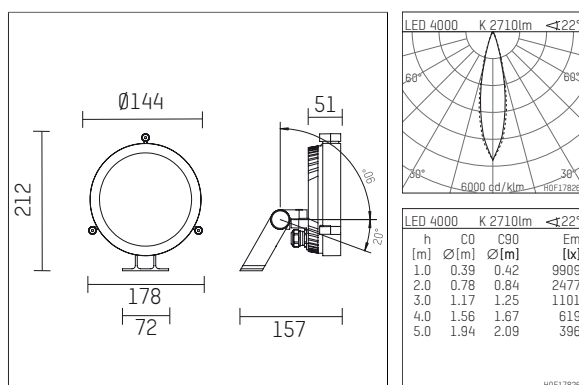

14S2030NWDE916 | silver

14S
projector
LED | 30 W 4000 K

- projector 14S
- for wall-, ground and ceiling mounting
- power supply and mounting bracket must be ordered separately
- with LED 4390 lm
- colour temperature: 4000 K
- colour rendering index: CRI >80
- L80 / B10 (50.000h)
- SDCM < 3
- net luminous flux: 2710 lm
- total load: 30 W
- luminous efficacy: 90,3 lm/W
- medium
- beam angle: 25 °
- for external power supply, integrated control unit (DALI)
- 24V DC
- control ON/OFF, DALI
- secondary connection:
 - with connection cable length 500mm and circular connector 4-pole (type: RST16i5 for 24V and DALI (Wieland))
- housing of die cast aluminium
- safety glass, clear
- length: 157 mm, width: 178 mm, height: 212 mm
- windage area: 0,03 m²
- weight: 1,66 kg
- protection rating: IP65
- protection class II
- 5 years warranty
- designed and manufactured in Germany
- impact resistance class: IK08
- certificates: manufactured according to DIN VDE 0711 / EN 60598, CE
- colour: silver (RAL9006)
- 14S2030NWDE916

- Overview of accessories on the following page / s

14S2030NWDE916

accessory**Required accessories**

description accessory general	dimensions in mm	item number	pic.-No.
LED power unit IP67, 24V / 40W for projector 14S for outdoor usage	LxWxH: 171 x 62 x 37	814S03000	01
Pivoting bracket for projector 14S		814S0010H916	02
Standard bracket for projector 14S		814S00100916	03

**Optional accessories**

description accessory general	dimensions in mm	item number	pic.-No.
Screen 45° length 165mm for projector 02S and 14S		814S04000916	01
tube screen length 71mm for projector 02S and 14S		814S05000916	02