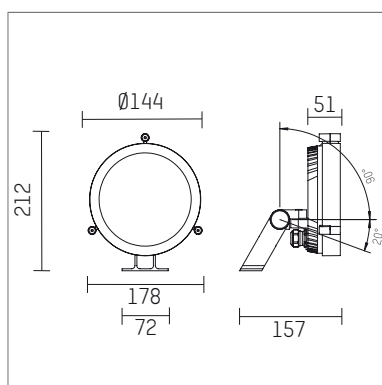

## 14SS030NWCE916 | silver

14S  
projector  
LED 4000 K

- projector 14S
- for wall-, ground and ceiling mounting
- power supply and mounting bracket must be ordered separately
- with LED 3950 lm
- colour temperature: 4000 K
- colour rendering index: CRI >80
- L80 / B10 (50.000h)
- SDCM < 3
- narrow spot
- beam angle: 7 °
- for external power supply, integrated control unit (DMX)
- 24V DC
- control ON/OFF, DMX
- secondary connection:
- with two connecting cables 500mm for DMX and one connecting cable 500mm for 48V DC (type: including Wieland RST16 connector system)
- housing of die cast aluminium
- safety glass, clear
- length: 157 mm, width: 178 mm, height: 212 mm
- windage area: 0,03 m<sup>2</sup>
- weight: 1,66 kg
- protection rating: IP65
- protection class III
- 5 years warranty
- designed and manufactured in Germany
- impact resistance class: IK08
- certificates: manufactured according to DIN VDE 0711 / EN 60598, CE
- colour: silver (RAL9006)
- 14SS030NWCE916

- Overview of accessories on the following page / s

14SS030NWCE916

**accessory****Required accessories**

description accessory general	dimensions in mm	item number	pic.-No.
LED power unit IP67, 24V / 40W for projector 14S for outdoor usage	LxWxH: 171 x 62 x 37	814S03000	01
Pivoting bracket for projector 14S		814S0010H916	02
Standard bracket for projector 14S		814S00100916	03

**Optional accessories**

description accessory general	dimensions in mm	item number	pic.-No.
Screen 45° length 165mm for projector 02S and 14S		814S04000916	01
tube screen length 71mm for projector 02S and 14S		814S05000916	02