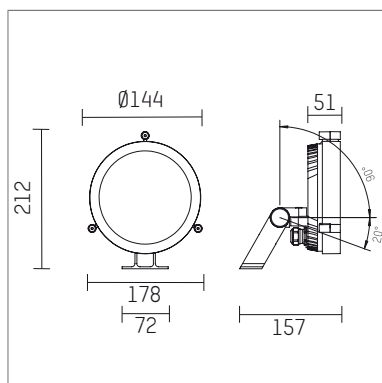

## 14SS030NWDE916 | silver

14S  
projector  
LED 4000 K

- projector 14S
- for wall-, ground and ceiling mounting
- power supply and mounting bracket must be ordered separately
- with LED 3950 lm
- colour temperature: 4000 K
- colour rendering index: CRI >80
- L80 / B10 (50.000h)
- SDCM < 3
- narrow spot
- beam angle: 7 °
- for external power supply, integrated control unit (DALI)
- 24V DC
- control ON/OFF, DALI
- secondary connection:
- with connection cable length 500mm and circular connector 4-pole (type: RST16i5 for 24V and DALI (Wieland))
- housing of die cast aluminium
- safety glass, clear
- length: 157 mm, width: 178 mm, height: 212 mm
- windage area: 0,03 m<sup>2</sup>
- weight: 1,66 kg
- protection rating: IP65
- protection class II
- 5 years warranty
- designed and manufactured in Germany
- impact resistance class: IK08
- certificates: manufactured according to DIN VDE 0711 / EN 60598, CE
- colour: silver (RAL9006)
- 14SS030NWDE916

### Required accessories

description accessory general	dimensions in mm	item number	pic.-No.
LED power unit IP67, 24V / 40W for projector 14S for outdoor usage	LxWxH: 171 x 62 x 37	814S03000	01
Pivoting bracket for projector 14S		814S0010H916	02
Standard bracket for projector 14S		814S00100916	03

### Optional accessories

description accessory general	dimensions in mm	item number	pic.-No.
Screen 45° length 165mm for projector 02S and 14S		814S04000916	01
tube screen length 71mm for projector 02S and 14S		814S05000916	02