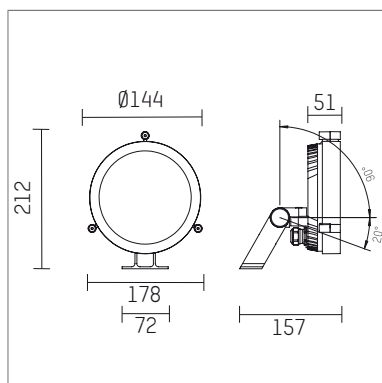

14SS030WWDE916 | silver

14S
projector
LED 3000 K

- projector 14S
- for wall-, ground and ceiling mounting
- power supply and mounting bracket must be ordered separately
- with LED
- colour temperature: 3000 K
- colour rendering index: CRI >80
- L80 / B10 (50.000h)
- SDCM < 3
- narrow spot
- beam angle: 7 °
- for external power supply, integrated control unit (DALI)
- 24V DC
- control ON/OFF, DALI
- secondary connection:
 - with connection cable length 500mm and circular connector 4-pole (type: RST16i5 for 24V and DALI (Wieland))
- housing of die cast aluminium
- safety glass, clear
- length: 157 mm, width: 178 mm, height: 212 mm
- windage area: 0,03 m²
- weight: 1,66 kg
- protection rating: IP65
- protection class II
- 5 years warranty
- designed and manufactured in Germany
- impact resistance class: IK08
- certificates: manufactured according to DIN VDE 0711 / EN 60598, CE
- colour: silver (RAL9006)
- 14SS030WWDE916

- Overview of accessories on the following page / s

14SS030WWDE916

accessory**Required accessories**

description accessory general	dimensions in mm	item number	pic.-No.
LED power unit IP67, 24V / 40W for projector 14S for outdoor usage	LxWxH: 171 x 62 x 37	814S03000	01
Pivoting bracket for projector 14S		814S0010H916	02
Standard bracket for projector 14S		814S00100916	03

**Optional accessories**

description accessory general	dimensions in mm	item number	pic.-No.
Screen 45° length 165mm for projector 02S and 14S		814S04000916	01
tube screen length 71mm for projector 02S and 14S		814S05000916	02