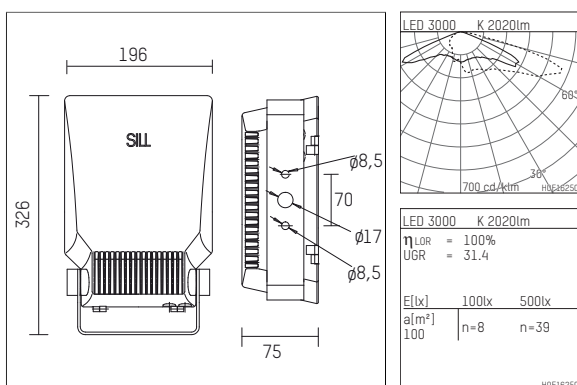

## 1505020WW01-1D | silver

150  
plane projector  
LED | 20 W 3000 K

- plane projector 150
- with mounting bracket
- for wall-, ground-, pole or ceiling mounting
- with LED 2740 lm
- colour temperature: 3000 K
- colour rendering index: CRI >80
- L90 / B10 (100.000 / ta 25°C)
- SDCM < 3
- net luminous flux: 2020 lm
- total load: 20 W
- luminous efficacy: 101,0 lm/W
- asymmetrical light distribution, deep
- with built in LED power unit, electronic (DALI), 220-240 V, 0/50/60 Hz
- including thermal protection for driver and LED module
- optional DC voltage suitable (AC/DC) - 15% power for operation in emergency lighting systems
- further dimming functions on request
- amplitude dimming
- dimming range: 100-10 %
- Number of luminaires per fuse (B16): 48
- power supply: connecting terminal 5x2,5 mm²
- M20 cable gland for cables 8-13 mm
- housing of die cast aluminium
- safety glass, clear
- length: 326 mm, width: 196 mm, height: 75 mm
- pivot range +120°/-90°
- windage area: 0,10 m²
- weight: 3,3 kg
- protection rating: IP65
- protection class II
- 5 years warranty
- designed and manufactured in Germany
- minimum ambient temperature: -40 °C
- maximum ambient temperature: 45 °C
- impact resistance class: IK06
- certificates: manufactured according to DIN VDE 0711 / EN 60598
- colour: silver (RAL9006)
- 1505020WW01-1D