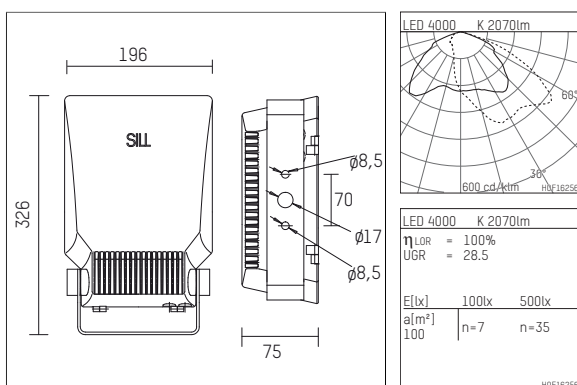

1506020NW01-1D | silver

150
plane projector
LED | 20 W 4000 K

- plane projector 150
- with mounting bracket
- for wall-, ground-, pole or ceiling mounting
- with LED 2840 lm
- colour temperature: 4000 K
- colour rendering index: CRI >80
- L90 / B10 (100.000 / ta 25°C)
- SDCM < 3
- net luminous flux: 2070 lm
- total load: 20 W
- luminous efficacy: 103,5 lm/W
- asymmetrical light distribution, wide beam
- with built in LED power unit, electronic (DALI), 220-240 V, 0/50/60 Hz
- including thermal protection for driver and LED module
- optional DC voltage suitable (AC/DC) - 15% power for operation in emergency lighting systems
- further dimming functions on request
- amplitude dimming
- dimming range: 100-10 %
- Number of luminaires per fuse (B16): 48
- power supply: connecting terminal 5x2,5 mm²
- M20 cable gland for cables 8-13 mm
- housing of die cast aluminium
- safety glass, clear
- length: 326 mm, width: 196 mm, height: 75 mm
- pivot range +120°/-90°
- windage area: 0,10 m²
- weight: 3,3 kg
- protection rating: IP65
- protection class II
- 5 years warranty
- designed and manufactured in Germany
- minimum ambient temperature: -40 °C
- maximum ambient temperature: 45 °C
- impact resistance class: IK06
- certificates: manufactured according to DIN VDE 0711 / EN 60598
- colour: silver (RAL9006)
- 1506020NW01-1D