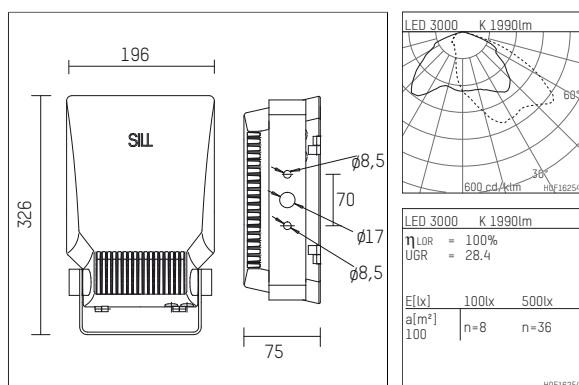

1506020WW01-1D | silver

150
plane projector
LED | 20 W 3000 K

- plane projector 150
- with mounting bracket
- for wall-, ground-, pole or ceiling mounting
- with LED 2740 lm
- colour temperature: 3000 K
- colour rendering index: CRI >80
- L90 / B10 (100.000 / ta 25°C)
- SDCM < 3
- net luminous flux: 1990 lm
- total load: 20 W
- luminous efficacy: 99,5 lm/W
- asymmetrical light distribution, wide beam
- with built in LED power unit, electronic (DALI), 220-240 V, 0/50/60 Hz
- including thermal protection for driver and LED module
- optional DC voltage suitable (AC/DC) - 15% power for operation in emergency lighting systems
- further dimming functions on request
- amplitude dimming
- dimming range: 100-10 %
- Number of luminaires per fuse (B16): 48
- power supply: connecting terminal 5x2,5 mm²
- M20 cable gland for cables 8-13 mm
- housing of die cast aluminium
- safety glass, clear
- length: 326 mm, width: 196 mm, height: 75 mm
- pivot range +120°/-90°
- windage area: 0,10 m²
- weight: 3,3 kg
- protection rating: IP65
- protection class II
- 5 years warranty
- designed and manufactured in Germany
- minimum ambient temperature: -40 °C
- maximum ambient temperature: 45 °C
- impact resistance class: IK06
- certificates: manufactured according to DIN VDE 0711 / EN 60598
- colour: silver (RAL9006)
- 1506020WW01-1D