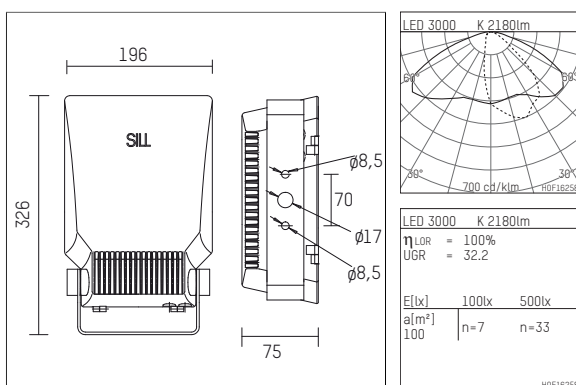

1509020WW01-1D | silver

150
plane projector
LED | 20 W 3000 K

- plane projector 150
- with mounting bracket
- for wall-, ground-, pole or ceiling mounting
- with LED 2740 lm
- colour temperature: 3000 K
- colour rendering index: CRI >80
- L90 / B10 (100.000 / ta 25°C)
- SDCM < 3
- net luminous flux: 2180 lm
- total load: 20 W
- luminous efficacy: 109,0 lm/W
- bidirectional light distribution
- with built in LED power unit, electronic (DALI), 220-240 V, 0/50/60 Hz
- including thermal protection for driver and LED module
- optional DC voltage suitable (AC/DC) - 15% power for operation in emergency lighting systems
- further dimming functions on request
- amplitude dimming
- dimming range: 100-10 %
- Number of luminaires per fuse (B16): 48
- power supply: connecting terminal 5x2,5 mm²
- M20 cable gland for cables 8-13 mm
- housing of die cast aluminium
- safety glass, clear
- length: 326 mm, width: 196 mm, height: 75 mm
- pivot range +120°/-90°
- windage area: 0,10 m²
- weight: 3,3 kg
- protection rating: IP65
- protection class II
- 5 years warranty
- designed and manufactured in Germany
- minimum ambient temperature: -40 °C
- maximum ambient temperature: 45 °C
- impact resistance class: IK06
- certificates: manufactured according to DIN VDE 0711 / EN 60598, CE
- colour: silver (RAL9006)
- 1509020WW01-1D