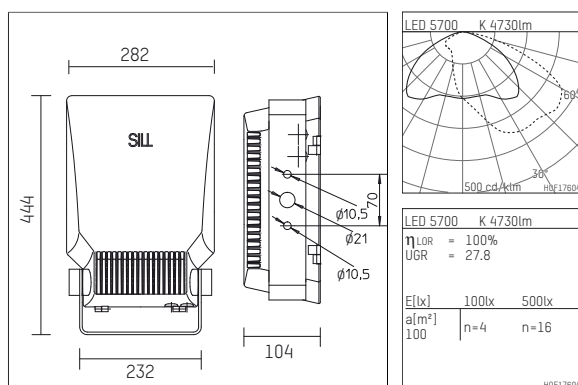

1536040KW04-1D | silver

153
plane projector
LED | 40 W 5700 K

- plane projector 153
- with mounting bracket
- for wall-, ground-, pole or ceiling mounting
- with LED 6310 lm
- colour temperature: 5700 K
- colour rendering index: CRI >80
- L90 / B10 (100.000 / ta 25°C)
- SDCM < 3
- net luminous flux: 4730 lm
- total load: 40 W
- luminous efficacy: 118,3 lm/W
- asymmetrical light distribution, wide beam
- with built in LED power unit, electronic (DALI), 220-240 V, 0/50/60 Hz
- including thermal protection for driver and LED module
- optional DC voltage suitable (AC/DC) - 15% power for operation in emergency lighting systems
- further dimming functions on request
- amplitude dimming
- Number of luminaires per fuse (B16): 10
- power supply: connecting terminal 5x2,5 mm²
- through wiring with 2xM20 cable gland for cables 8-12mm
- corrosion resistant aluminium housing AlSi12
- safety glass, clear
- length: 444 mm, width: 282 mm, height: 104 mm
- windage area: 0,04 m²
- weight: 5,9 kg
- protection rating: IP65
- protection class I
- 5 years warranty
- designed and manufactured in Germany
- minimum ambient temperature: -40 ° C
- maximum ambient temperature: 40 ° C
- impact resistance class: IK08
- certificates: manufactured according to DIN VDE 0711 / EN 60598, CE
- colour: silver (RAL9006)
- 1536040KW04-1D