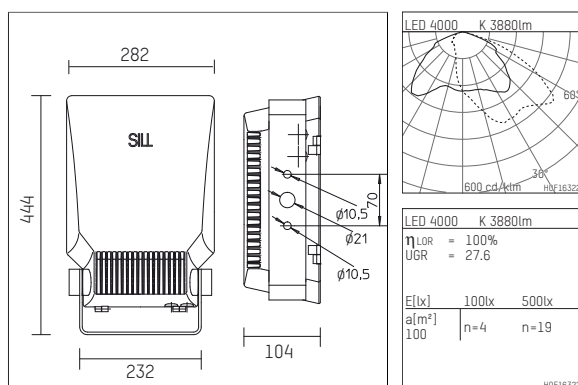

1536040NW04-1D | silver

153
plane projector
LED | 40 W 4000 K

- plane projector 153
- with mounting bracket
- for wall-, ground-, pole or ceiling mounting
- with LED 5170 lm
- colour temperature: 4000 K
- colour rendering index: CRI >80
- L90 / B10 (100.000 / ta 25°C)
- SDCM < 3
- net luminous flux: 3880 lm
- total load: 40 W
- luminous efficacy: 97,0 lm/W
- asymmetrical light distribution, wide beam
- with built in LED power unit, electronic (DALI), 220-240 V, 0/50/60 Hz
- including thermal protection for driver and LED module
- optional DC voltage suitable (AC/DC) - 15% power for operation in emergency lighting systems
- further dimming functions on request
- amplitude dimming
- Number of luminaires per fuse (B16): 10
- power supply: connecting terminal 5x2,5 mm²
- through wiring with 2xM20 cable gland for cables 8-12mm
- corrosion resistant aluminium housing AlSi12
- safety glass, clear
- length: 444 mm, width: 282 mm, height: 104 mm
- windage area: 0,04 m²
- weight: 5,9 kg
- protection rating: IP65
- protection class I
- 5 years warranty
- designed and manufactured in Germany
- minimum ambient temperature: -40 °C
- maximum ambient temperature: 40 °C
- impact resistance class: IK08
- certificates: manufactured according to DIN VDE 0711 / EN 60598, CE
- colour: silver (RAL9006)
- 1536040NW04-1D