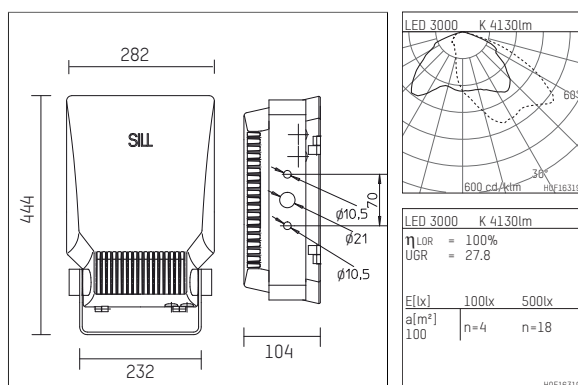

1536040WW04-1D | silver

153
plane projector
LED | 40 W 3000 K

- plane projector 153
- with mounting bracket
- for wall-, ground-, pole or ceiling mounting
- with LED 5510 lm
- colour temperature: 3000 K
- colour rendering index: CRI >80
- L90 / B10 (100.000 / ta 25°C)
- SDCM < 3
- net luminous flux: 4130 lm
- total load: 40 W
- luminous efficacy: 103,3 lm/W
- asymmetrical light distribution, wide beam
- with built in LED power unit, electronic (DALI), 220-240 V, 0/50/60 Hz
- including thermal protection for driver and LED module
- optional DC voltage suitable (AC/DC) - 15% power for operation in emergency lighting systems
- further dimming functions on request
- amplitude dimming
- Number of luminaires per fuse (B16): 10
- power supply: connecting terminal 5x2,5 mm²
- through wiring with 2xM20 cable gland for cables 8-12mm
- corrosion resistant aluminium housing AlSi12
- safety glass, clear
- length: 444 mm, width: 282 mm, height: 104 mm
- windage area: 0,04 m²
- weight: 5,9 kg
- protection rating: IP65
- protection class I
- 5 years warranty
- designed and manufactured in Germany
- minimum ambient temperature: -40 °C
- maximum ambient temperature: 40 °C
- impact resistance class: IK08
- certificates: manufactured according to DIN VDE 0711 / EN 60598, CE
- colour: silver (RAL9006)
- 1536040WW04-1D