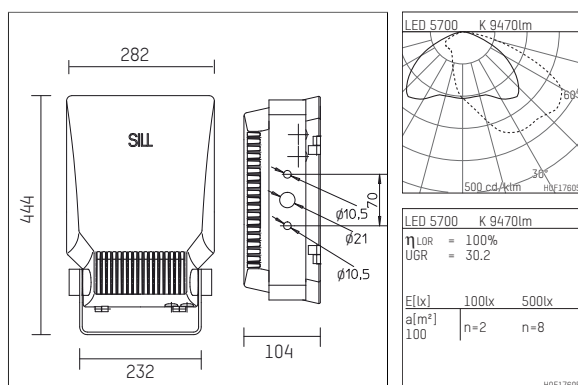

1536080KW08-1D | silver

153
plane projector
LED | 80 W 5700 K

- plane projector 153
- with mounting bracket
- for wall-, ground-, pole or ceiling mounting
- with LED 12620 lm
- colour temperature: 5700 K
- colour rendering index: CRI >80
- L90 / B10 (100.000 / ta 25°C)
- SDCM < 3
- net luminous flux: 9470 lm
- total load: 80 W
- luminous efficacy: 118,4 lm/W
- asymmetrical light distribution, wide beam
- with built in LED power unit, electronic (DALI), 220-240 V, 0/50/60 Hz
- including thermal protection for driver and LED module
- optional DC voltage suitable (AC/DC) - 15% power for operation in emergency lighting systems
- further dimming functions on request
- amplitude dimming
- Number of luminaires per fuse (B16): 10
- power supply: connecting terminal 5x2,5 mm²
- through wiring with 2xM20 cable gland for cables 8-12mm
- corrosion resistant aluminium housing AlSi12
- safety glass, clear
- length: 444 mm, width: 282 mm, height: 104 mm
- windage area: 0,04 m²
- weight: 5,9 kg
- protection rating: IP65
- protection class I
- 5 years warranty
- designed and manufactured in Germany
- minimum ambient temperature: -40 °C
- maximum ambient temperature: 35 °C
- impact resistance class: IK08
- certificates: manufactured according to DIN VDE 0711 / EN 60598, CE
- colour: silver (RAL9006)
- 1536080KW08-1D