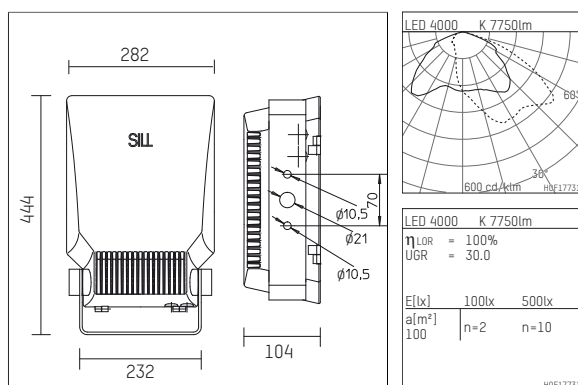

## 1536080NW08-1D | silver

153  
plane projector  
LED | 80 W 4000 K

- plane projector 153
- with mounting bracket
- for wall-, ground-, pole or ceiling mounting
- with LED 10340 lm
- colour temperature: 4000 K
- colour rendering index: CRI >80
- L90 / B10 (100.000 / ta 25°C)
- SDCM < 3
- net luminous flux: 7750 lm
- total load: 80 W
- luminous efficacy: 96,9 lm/W
- asymmetrical light distribution, wide beam
- with built in LED power unit, electronic (DALI), 220-240 V, 0/50/60 Hz
- including thermal protection for driver and LED module
- optional DC voltage suitable (AC/DC) - 15% power for operation in emergency lighting systems
- further dimming functions on request
- amplitude dimming
- Number of luminaires per fuse (B16): 10
- power supply: connecting terminal 5x2,5 mm<sup>2</sup>
- through wiring with 2xM20 cable gland for cables 8-12mm
- corrosion resistant aluminium housing AlSi12
- safety glass, clear
- length: 444 mm, width: 282 mm, height: 104 mm
- windage area: 0,04 m<sup>2</sup>
- weight: 5,9 kg
- protection rating: IP65
- protection class I
- 5 years warranty
- designed and manufactured in Germany
- minimum ambient temperature: -40 ° C
- maximum ambient temperature: 35 ° C
- impact resistance class: IK08
- certificates: manufactured according to DIN VDE 0711 / EN 60598, CE
- colour: silver (RAL9006)
- 1536080NW08-1D