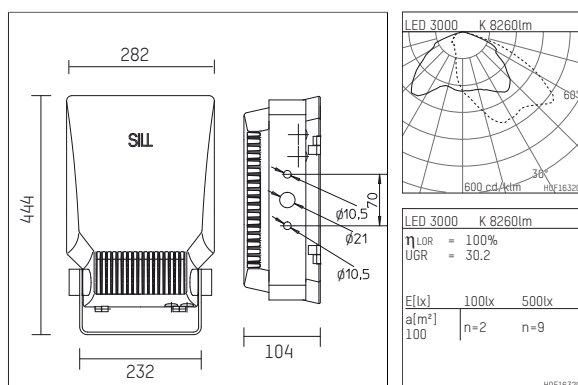

1536080WW08-1D | silver

153
plane projector
LED | 80 W 3000 K

- plane projector 153
- with mounting bracket
- for wall-, ground-, pole or ceiling mounting
- with LED 11010 lm
- colour temperature: 3000 K
- colour rendering index: CRI >80
- L90 / B10 (100.000 / ta 25°C)
- SDCM < 3
- net luminous flux: 8260 lm
- total load: 80 W
- luminous efficacy: 103,3 lm/W
- asymmetrical light distribution, wide beam
- with built in LED power unit, electronic (DALI), 220-240 V, 0/50/60 Hz
- including thermal protection for driver and LED module
- optional DC voltage suitable (AC/DC) - 15% power for operation in emergency lighting systems
- further dimming functions on request
- amplitude dimming
- Number of luminaires per fuse (B16): 10
- power supply: connecting terminal 5x2,5 mm²
- through wiring with 2xM20 cable gland for cables 8-12mm
- corrosion resistant aluminium housing AlSi12
- safety glass, clear
- length: 444 mm, width: 282 mm, height: 104 mm
- windage area: 0,04 m²
- weight: 5,9 kg
- protection rating: IP65
- protection class I
- 5 years warranty
- designed and manufactured in Germany
- minimum ambient temperature: -40 ° C
- maximum ambient temperature: 35 ° C
- impact resistance class: IK08
- certificates: manufactured according to DIN VDE 0711 / EN 60598, CE
- colour: silver (RAL9006)
- 1536080WW08-1D