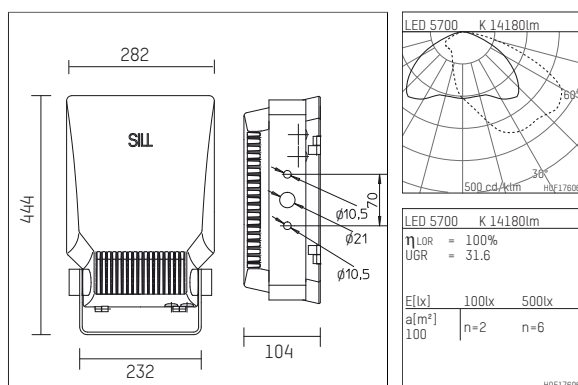

1536120KW08-1D | silver

153
plane projector
LED | 120 W 5700 K

- plane projector 153
- with mounting bracket
- for wall-, ground-, pole or ceiling mounting
- with LED 18910 lm
- colour temperature: 5700 K
- colour rendering index: CRI >80
- L90 / B10 (100.000 / ta 25°C)
- SDCM < 3
- net luminous flux: 14180 lm
- total load: 120 W
- luminous efficacy: 118,2 lm/W
- asymmetrical light distribution, wide beam
- with built in LED power unit, electronic (DALI), 220-240 V, 0/50/60 Hz
- including thermal protection for driver and LED module
- optional DC voltage suitable (AC/DC) - 15% power for operation in emergency lighting systems
- further dimming functions on request
- amplitude dimming
- Number of luminaires per fuse (B16): 7
- power supply: connecting terminal 5x2,5 mm²
- through wiring with 2xM20 cable gland for cables 8-12mm
- corrosion resistant aluminium housing AlSi12
- safety glass, clear
- length: 444 mm, width: 282 mm, height: 104 mm
- windage area: 0,04 m²
- weight: 5,9 kg
- protection rating: IP65
- protection class I
- 5 years warranty
- designed and manufactured in Germany
- minimum ambient temperature: -40 °C
- maximum ambient temperature: 25 °C
- impact resistance class: IK08
- certificates: manufactured according to DIN VDE 0711 / EN 60598, CE
- colour: silver (RAL9006)
- 1536120KW08-1D