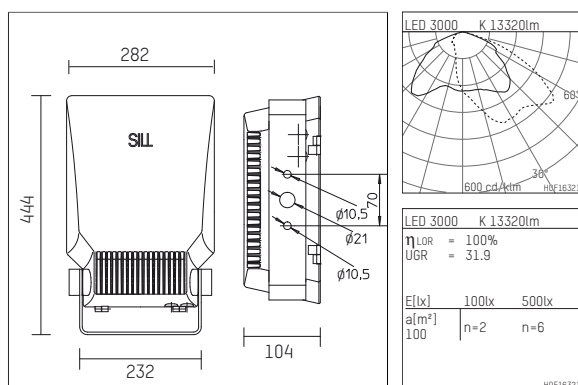

## 1536120WW08-1D | silver

153  
plane projector  
LED | 120 W 3000 K

- plane projector 153
- with mounting bracket
- for wall-, ground-, pole or ceiling mounting
- with LED 17760 lm
- colour temperature: 3000 K
- colour rendering index: CRI >80
- L90 / B10 (100.000 / ta 25°C)
- SDCM < 3
- net luminous flux: 13320 lm
- total load: 120 W
- luminous efficacy: 111,0 lm/W
- asymmetrical light distribution, wide beam
- with built in LED power unit, electronic (DALI), 220-240 V, 0/50/60 Hz
- including thermal protection for driver and LED module
- optional DC voltage suitable (AC/DC) - 15% power for operation in emergency lighting systems
- further dimming functions on request
- amplitude dimming
- Number of luminaires per fuse (B16): 7
- power supply: connecting terminal 5x2,5 mm<sup>2</sup>
- through wiring with 2xM20 cable gland for cables 8-12mm
- corrosion resistant aluminium housing AlSi12
- safety glass, clear
- length: 444 mm, width: 282 mm, height: 104 mm
- pivot range +120°/-45°
- windage area: 0,04 m<sup>2</sup>
- weight: 5,9 kg
- protection rating: IP65
- protection class I
- 5 years warranty
- designed and manufactured in Germany
- minimum ambient temperature: -40 °C
- maximum ambient temperature: 25 °C
- impact resistance class: IK08
- certificates: manufactured according to DIN VDE 0711 / EN 60598, CE
- colour: silver (RAL9006)
- 1536120WW08-1D