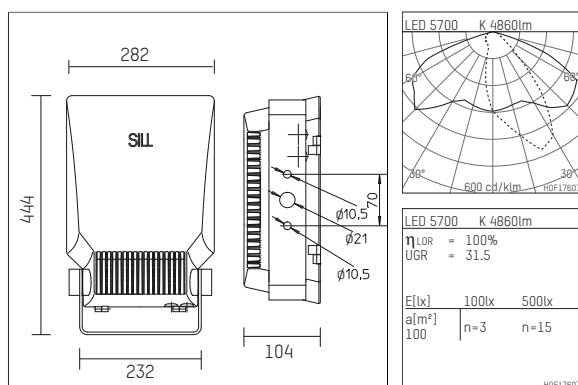

1539040KW04-1D | silver

153
plane projector
LED | 40 W 5700 K

- plane projector 153
- with mounting bracket
- for wall-, ground-, pole or ceiling mounting
- with LED 6310 lm
- colour temperature: 5700 K
- colour rendering index: CRI >80
- L90 / B10 (100.000 / ta 25°C)
- SDCM < 3
- net luminous flux: 4860 lm
- total load: 40 W
- luminous efficacy: 121,5 lm/W
- bidirectional light distribution
- with built in LED power unit, electronic (DALI), 220-240 V, 0/50/60 Hz
- including thermal protection for driver and LED module
- optional DC voltage suitable (AC/DC) - 15% power for operation in emergency lighting systems
- further dimming functions on request
- amplitude dimming
- Number of luminaires per fuse (B16): 10
- power supply: connecting terminal 5x2,5 mm²
- through wiring with 2xM20 cable gland for cables 8-12mm
- corrosion resistant aluminium housing AlSi12
- safety glass, clear
- length: 444 mm, width: 282 mm, height: 104 mm
- windage area: 0,04 m²
- weight: 5,9 kg
- protection rating: IP65
- protection class I
- 5 years warranty
- designed and manufactured in Germany
- minimum ambient temperature: -40 °C
- maximum ambient temperature: 40 °C
- impact resistance class: IK08
- certificates: manufactured according to DIN VDE 0711 / EN 60598, CE
- colour: silver (RAL9006)
- 1539040KW04-1D