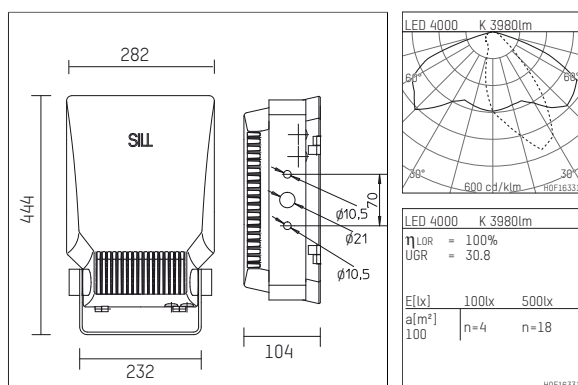

1539040NW04-1D | silver

153
plane projector
LED | 40 W 4000 K

- plane projector 153
- with mounting bracket
- for wall-, ground-, pole or ceiling mounting
- with LED 5170 lm
- colour temperature: 4000 K
- colour rendering index: CRI >80
- L90 / B10 (100.000 / ta 25°C)
- SDCM < 3
- net luminous flux: 3980 lm
- total load: 40 W
- luminous efficacy: 99,5 lm/W
- bidirectional light distribution
- with built in LED power unit, electronic (DALI), 220-240 V, 0/50/60 Hz
- including thermal protection for driver and LED module
- optional DC voltage suitable (AC/DC) - 15% power for operation in emergency lighting systems
- further dimming functions on request
- amplitude dimming
- Number of luminaires per fuse (B16): 10
- power supply: connecting terminal 5x2,5 mm²
- through wiring with 2xM20 cable gland for cables 8-12mm
- corrosion resistant aluminium housing AlSi12
- safety glass, clear
- length: 444 mm, width: 282 mm, height: 104 mm
- windage area: 0,04 m²
- weight: 5,9 kg
- protection rating: IP65
- protection class I
- 5 years warranty
- designed and manufactured in Germany
- minimum ambient temperature: -40 ° C
- maximum ambient temperature: 40 ° C
- impact resistance class: IK08
- certificates: manufactured according to DIN VDE 0711 / EN 60598, CE
- colour: silver (RAL9006)
- 1539040NW04-1D