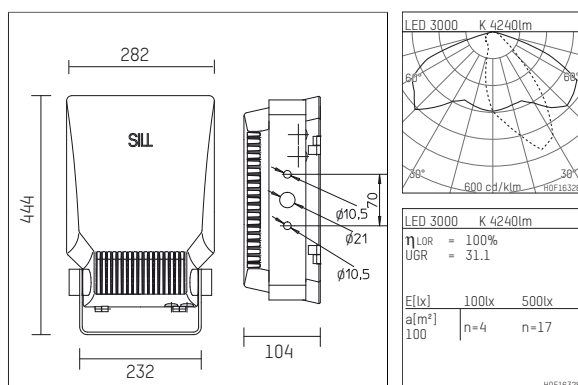

1539040WW04-1D | silver

153
plane projector
LED | 40 W 3000 K

- plane projector 153
- with mounting bracket
- for wall-, ground-, pole or ceiling mounting
- with LED 5510 lm
- colour temperature: 3000 K
- colour rendering index: CRI >80
- L90 / B10 (100.000 / ta 25°C)
- SDCM < 3
- net luminous flux: 4240 lm
- total load: 40 W
- luminous efficacy: 106,0 lm/W
- bidirectional light distribution
- with built in LED power unit, electronic (DALI), 220-240 V, 0/50/60 Hz
- including thermal protection for driver and LED module
- optional DC voltage suitable (AC/DC) - 15% power for operation in emergency lighting systems
- further dimming functions on request
- amplitude dimming
- Number of luminaires per fuse (B16): 10
- power supply: connecting terminal 5x2,5 mm²
- through wiring with 2xM20 cable gland for cables 8-12mm
- corrosion resistant aluminium housing AlSi12
- safety glass, clear
- length: 444 mm, width: 282 mm, height: 104 mm
- windage area: 0,04 m²
- weight: 5,9 kg
- protection rating: IP65
- protection class I
- 5 years warranty
- designed and manufactured in Germany
- minimum ambient temperature: -40 ° C
- maximum ambient temperature: 40 ° C
- impact resistance class: IK08
- certificates: manufactured according to DIN VDE 0711 / EN 60598, CE
- colour: silver (RAL9006)
- 1539040WW04-1D