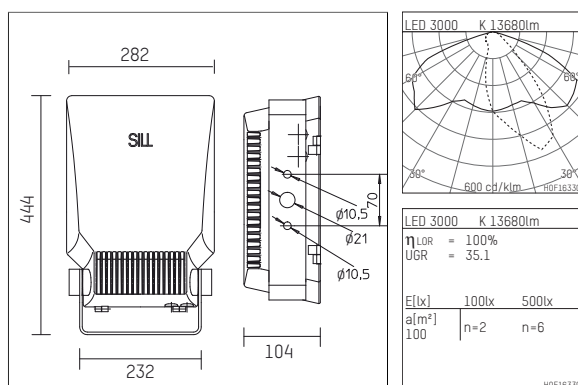

1539120WW08-1D | silver

153
plane projector
LED | 120 W 3000 K

- plane projector 153
- with mounting bracket
- for wall-, ground-, pole or ceiling mounting
- with LED 17760 lm
- colour temperature: 3000 K
- colour rendering index: CRI >80
- L90 / B10 (100.000 / ta 25°C)
- SDCM < 3
- net luminous flux: 13680 lm
- total load: 120 W
- luminous efficacy: 114,0 lm/W
- bidirectional light distribution
- with built in LED power unit, electronic (DALI), 220-240 V, 0/50/60 Hz
- including thermal protection for driver and LED module
- optional DC voltage suitable (AC/DC) - 15% power for operation in emergency lighting systems
- further dimming functions on request
- amplitude dimming
- Number of luminaires per fuse (B16): 7
- power supply: connecting terminal 5x2,5 mm²
- through wiring with 2xM20 cable gland for cables 8-12mm
- corrosion resistant aluminium housing AlSi12
- safety glass, clear
- length: 444 mm, width: 282 mm, height: 104 mm
- windage area: 0,04 m²
- weight: 5,9 kg
- protection rating: IP65
- protection class I
- 5 years warranty
- designed and manufactured in Germany
- minimum ambient temperature: -40 °C
- maximum ambient temperature: 25 °C
- impact resistance class: IK08
- certificates: manufactured according to DIN VDE 0711 / EN 60598, CE
- colour: silver (RAL9006)
- 1539120WW08-1D