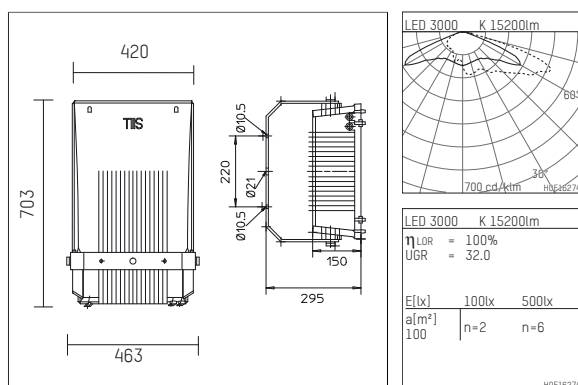

1555120WW10-1D | unpainted

155
plane projector
LED | 120 W 3000 K

- plane projector 155
- with mounting bracket
- for wall-, ground or pole-mounting
- with LED 18060 lm
- colour temperature: 3000 K
- colour rendering index: CRI >80
- L90 / B10 (100.000 / ta 25°C)
- SDCM < 3
- net luminous flux: 15200 lm
- total load: 120 W
- luminous efficacy: 126,7 lm/W
- asymmetrical light distribution, deep
- with built in LED power unit, electronic (DALI), 220-240 V, 0/50/60 Hz
- including thermal protection for driver and LED module
- optional DC voltage suitable (AC/DC) - 15% power for operation in emergency lighting systems
- further dimming functions on request
- Number of luminaires per fuse (B16): 7
- power supply: connecting terminal 5x2,5 mm²
- loop-in loop-out capable, for cable diameter 8-12mm
- corrosion resistant aluminium housing AlSi12
- safety glass, clear
- length: 703 mm, width: 420 mm, height: 150 mm
- pivot range +153°/-142°
- windage area: 0,10 m²
- weight: 18 kg
- protection rating: IP65
- protection class I
- 5 years warranty
- designed and manufactured in Germany
- minimum ambient temperature: -40 °C
- maximum ambient temperature: 45 °C
- impact resistance class: IK08
- certificates: manufactured according to DIN VDE 0711 / EN 60598, CE
- colour: unpainted
- 1555120WW10-1D