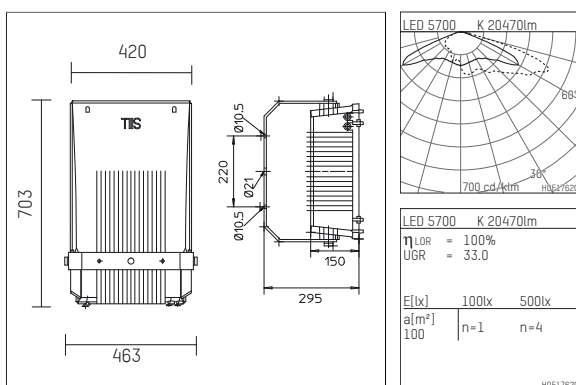

## 1555160KW10-1D | unpainted

155  
plane projector  
LED | 160 W 5700 K

- plane projector 155
- with mounting bracket
- for wall-, ground or pole-mounting
- with LED 24365 lm
- colour temperature: 5700 K
- colour rendering index: CRI >80
- L90 / B10 (100.000 / ta 25°C)
- SDCM < 3
- net luminous flux: 20470 lm
- total load: 160 W
- luminous efficacy: 127,9 lm/W
- asymmetrical light distribution, deep
- with built in LED power unit, electronic (DALI), 220-240 V, 0/50/60 Hz
- including thermal protection for driver and LED module
- optional DC voltage suitable (AC/DC) - 15% power for operation in emergency lighting systems
- further dimming functions on request
- Number of luminaires per fuse (B16): 7
- power supply: connecting terminal 5x2,5 mm<sup>2</sup>
- loop-in loop-out capable, for cable diameter 8-12mm
- corrosion resistant aluminium housing AlSi12
- safety glass, clear
- length: 703 mm, width: 420 mm, height: 150 mm
- pivot range +153°/-142°
- windage area: 0,10 m<sup>2</sup>
- weight: 18 kg
- protection rating: IP65
- protection class I
- 5 years warranty
- designed and manufactured in Germany
- minimum ambient temperature: -40 °C
- maximum ambient temperature: 42 °C
- impact resistance class: IK08
- certificates: manufactured according to DIN VDE 0711 / EN 60598, CE
- colour: unpainted
- 1555160KW10-1D