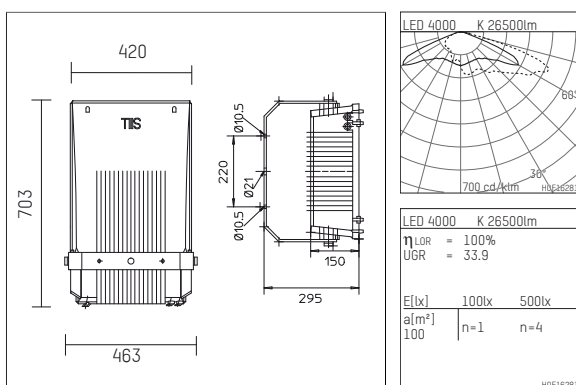

1555240NW12-2D | unpainted

155
plane projector
LED | 240 W 4000 K

- plane projector 155
- with mounting bracket
- for wall-, ground or pole-mounting
- with LED 31560 lm
- colour temperature: 4000 K
- colour rendering index: CRI >80
- L90 / B10 (100.000 / ta 25°C)
- SDCM < 3
- net luminous flux: 26500 lm
- total load: 240 W
- luminous efficacy: 110,4 lm/W
- asymmetrical light distribution, deep
- with two integrated power units, electronic (DALI), 220-240 V, 0/50/60 Hz
- including thermal protection for driver and LED module
- optional DC voltage suitable (AC/DC) - 15% power for operation in emergency lighting systems
- further dimming functions on request
- Number of luminaires per fuse (B16): 3
- power supply: connecting terminal 5x2,5 mm²
- loop-in loop-out capable, for cable diameter 8-12mm
- corrosion resistant aluminium housing AlSi12
- safety glass, clear
- length: 703 mm, width: 420 mm, height: 150 mm
- pivot range +153°/-142°
- windage area: 0,10 m²
- weight: 19 kg
- protection rating: IP65
- protection class I
- 5 years warranty
- designed and manufactured in Germany
- minimum ambient temperature: -40 °C
- maximum ambient temperature: 22 °C
- impact resistance class: IK08
- certificates: manufactured according to DIN VDE 0711 / EN 60598, CE
- colour: unpainted
- 1555240NW12-2D