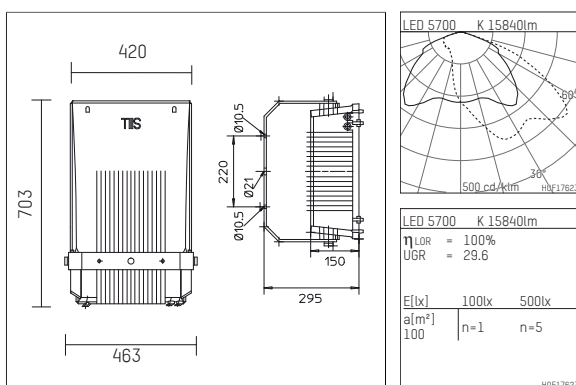

1556120KW10-1D | unpainted

155
plane projector
LED | 120 W 5700 K

- plane projector 155
- with mounting bracket
- for wall-, ground or pole-mounting
- with LED 19090 lm
- colour temperature: 5700 K
- colour rendering index: CRI >80
- L90 / B10 (100.000 / ta 25°C)
- SDCM < 3
- net luminous flux: 15840 lm
- total load: 120 W
- luminous efficacy: 132,0 lm/W
- asymmetrical light distribution, wide beam
- with built in LED power unit, electronic (DALI), 220-240 V, 0/50/60 Hz
- including thermal protection for driver and LED module
- optional DC voltage suitable (AC/DC) - 15% power for operation in emergency lighting systems
- further dimming functions on request
- Number of luminaires per fuse (B16): 7
- power supply: connecting terminal 5x2,5 mm²
- loop-in loop-out capable, for cable diameter 8-12mm
- corrosion resistant aluminium housing AlSi12
- safety glass, frosted
- length: 703 mm, width: 420 mm, height: 150 mm
- pivot range +153°/-142°
- windage area: 0,10 m²
- weight: 18 kg
- protection rating: IP65
- protection class I
- 5 years warranty
- designed and manufactured in Germany
- minimum ambient temperature: -40 ° C
- maximum ambient temperature: 45 ° C
- impact resistance class: IK08
- certificates: manufactured according to DIN VDE 0711 / EN 60598, CE
- colour: unpainted
- 1556120KW10-1D