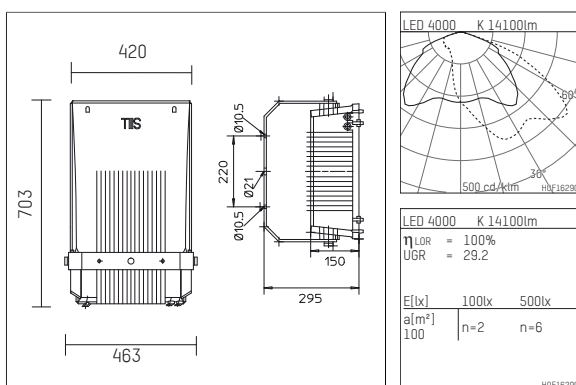

1556120NW10-1D | unpainted

155
plane projector
LED | 120 W 4000 K

- plane projector 155
- with mounting bracket
- for wall-, ground or pole-mounting
- with LED 16960 lm
- colour temperature: 4000 K
- colour rendering index: CRI >80
- L90 / B10 (100.000 / ta 25°C)
- SDCM < 3
- net luminous flux: 14100 lm
- total load: 120 W
- luminous efficacy: 117,5 lm/W
- asymmetrical light distribution, wide beam
- with built in LED power unit, electronic (DALI), 220-240 V, 0/50/60 Hz
- including thermal protection for driver and LED module
- optional DC voltage suitable (AC/DC) - 15% power for operation in emergency lighting systems
- further dimming functions on request
- Number of luminaires per fuse (B16): 7
- power supply: connecting terminal 5x2,5 mm²
- loop-in loop-out capable, for cable diameter 8-12mm
- corrosion resistant aluminium housing AlSi12
- safety glass, frosted
- length: 703 mm, width: 420 mm, height: 150 mm
- pivot range +153°/-142°
- windage area: 0,10 m²
- weight: 18 kg
- protection rating: IP65
- protection class I
- 5 years warranty
- designed and manufactured in Germany
- minimum ambient temperature: -40 °C
- maximum ambient temperature: 45 °C
- impact resistance class: IK08
- certificates: manufactured according to DIN VDE 0711 / EN 60598, CE
- colour: unpainted
- 1556120NW10-1D