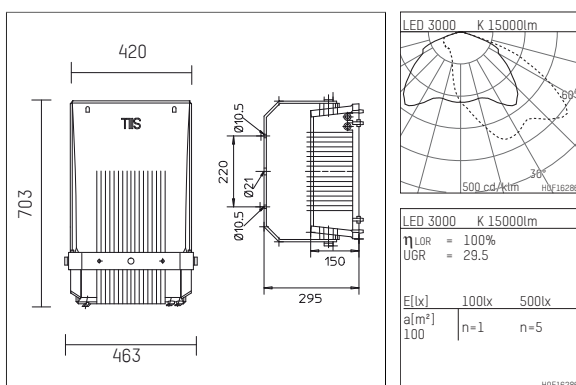

## 1556120WW10-1D | unpainted

155  
plane projector  
LED | 120 W 3000 K

- plane projector 155
- with mounting bracket
- for wall-, ground or pole-mounting
- with LED 18060 lm
- colour temperature: 3000 K
- colour rendering index: CRI >80
- L90 / B10 (100.000 / ta 25°C)
- SDCM < 3
- net luminous flux: 15000 lm
- total load: 120 W
- luminous efficacy: 125,0 lm/W
- asymmetrical light distribution, wide beam
- with built in LED power unit, electronic (DALI), 220-240 V, 0/50/60 Hz
- including thermal protection for driver and LED module
- optional DC voltage suitable (AC/DC) - 15% power for operation in emergency lighting systems
- further dimming functions on request
- Number of luminaires per fuse (B16): 7
- power supply: connecting terminal 5x2,5 mm<sup>2</sup>
- loop-in loop-out capable, for cable diameter 8-12mm
- corrosion resistant aluminium housing AlSi12
- safety glass, frosted
- length: 703 mm, width: 420 mm, height: 150 mm
- pivot range +153°/-142°
- windage area: 0,10 m<sup>2</sup>
- weight: 18 kg
- protection rating: IP65
- protection class I
- 5 years warranty
- designed and manufactured in Germany
- minimum ambient temperature: -40 °C
- maximum ambient temperature: 45 °C
- impact resistance class: IK08
- certificates: manufactured according to DIN VDE 0711 / EN 60598, CE
- colour: unpainted
- 1556120WW10-1D