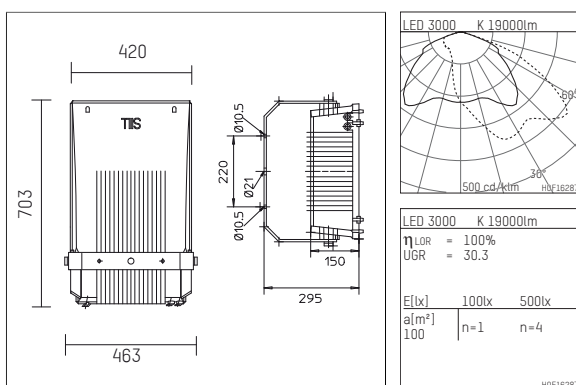

1556160WW10-1D | unpainted

155
plane projector
LED | 160 W 3000 K

- plane projector 155
- with mounting bracket
- for wall-, ground or pole-mounting
- with LED 22880 lm
- colour temperature: 3000 K
- colour rendering index: CRI >80
- L90 / B10 (100.000 / ta 25°C)
- SDCM < 3
- net luminous flux: 19000 lm
- total load: 160 W
- luminous efficacy: 118,8 lm/W
- asymmetrical light distribution, wide beam
- with built in LED power unit, electronic (DALI), 220-240 V, 0/50/60 Hz
- including thermal protection for driver and LED module
- optional DC voltage suitable (AC/DC) - 15% power for operation in emergency lighting systems
- further dimming functions on request
- Number of luminaires per fuse (B16): 7
- power supply: connecting terminal 5x2,5 mm²
- loop-in loop-out capable, for cable diameter 8-12mm
- corrosion resistant aluminium housing AlSi12
- safety glass, frosted
- length: 703 mm, width: 420 mm, height: 150 mm
- pivot range +153°/-142°
- windage area: 0,10 m²
- weight: 18 kg
- protection rating: IP65
- protection class I
- 5 years warranty
- designed and manufactured in Germany
- minimum ambient temperature: -40 ° C
- maximum ambient temperature: 42 ° C
- impact resistance class: IK08
- certificates: manufactured according to DIN VDE 0711 / EN 60598, CE
- colour: unpainted
- 1556160WW10-1D