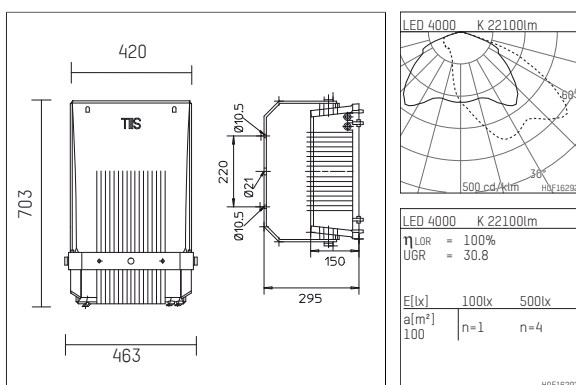

## 1556200NW12-2D | unpainted

155  
plane projector  
LED | 200 W 4000 K

- plane projector 155
- with mounting bracket
- for wall-, ground or pole-mounting
- with LED 26620 lm
- colour temperature: 4000 K
- colour rendering index: CRI >80
- L90 / B10 (100.000 / ta 25°C)
- SDCM < 3
- net luminous flux: 22100 lm
- total load: 200 W
- luminous efficacy: 110,5 lm/W
- asymmetrical light distribution, wide beam
- with two integrated power units, electronic (DALI), 220-240 V, 0/50/60 Hz
- including thermal protection for driver and LED module
- optional DC voltage suitable (AC/DC) - 15% power for operation in emergency lighting systems
- further dimming functions on request
- Number of luminaires per fuse (B16): 10
- power supply: connecting terminal 5x2,5 mm<sup>2</sup>
- loop-in loop-out capable, for cable diameter 8-12mm
- corrosion resistant aluminium housing AlSi12
- safety glass, frosted
- length: 703 mm, width: 420 mm, height: 150 mm
- pivot range +153°/-142°
- windage area: 0,10 m<sup>2</sup>
- weight: 19 kg
- protection rating: IP65
- protection class I
- 5 years warranty
- designed and manufactured in Germany
- minimum ambient temperature: -40 °C
- maximum ambient temperature: 35 °C
- impact resistance class: IK08
- certificates: manufactured according to DIN VDE 0711 / EN 60598, CE
- colour: unpainted
- 1556200NW12-2D