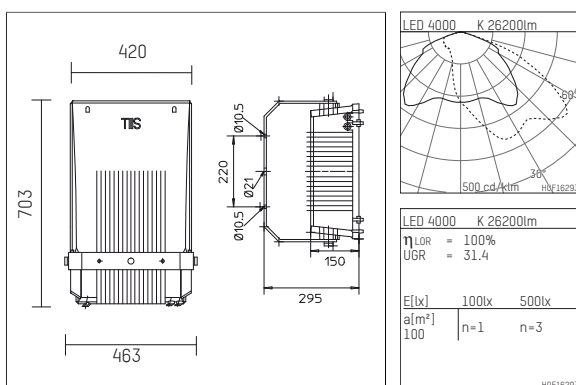

## 1556240NW12-2D | unpainted

155  
plane projector  
LED | 240 W 4000 K

- plane projector 155
- with mounting bracket
- for wall-, ground or pole-mounting
- with LED 31560 lm
- colour temperature: 4000 K
- colour rendering index: CRI >80
- L90 / B10 (100.000 / ta 25°C)
- SDCM < 3
- net luminous flux: 26200 lm
- total load: 240 W
- luminous efficacy: 109,2 lm/W
- asymmetrical light distribution, wide beam
- with two integrated power units, electronic (DALI), 220-240 V, 0/50/60 Hz
- including thermal protection for driver and LED module
- optional DC voltage suitable (AC/DC) - 15% power for operation in emergency lighting systems
- further dimming functions on request
- Number of luminaires per fuse (B16): 3
- power supply: connecting terminal 5x2,5 mm<sup>2</sup>
- loop-in loop-out capable, for cable diameter 8-12mm
- corrosion resistant aluminium housing AlSi12
- safety glass, frosted
- length: 703 mm, width: 420 mm, height: 150 mm
- pivot range +153°/-142°
- windage area: 0,10 m<sup>2</sup>
- weight: 19 kg
- protection rating: IP65
- protection class I
- 5 years warranty
- designed and manufactured in Germany
- minimum ambient temperature: -40 °C
- maximum ambient temperature: 22 °C
- impact resistance class: IK08
- certificates: manufactured according to DIN VDE 0711 / EN 60598, CE
- colour: unpainted
- 1556240NW12-2D