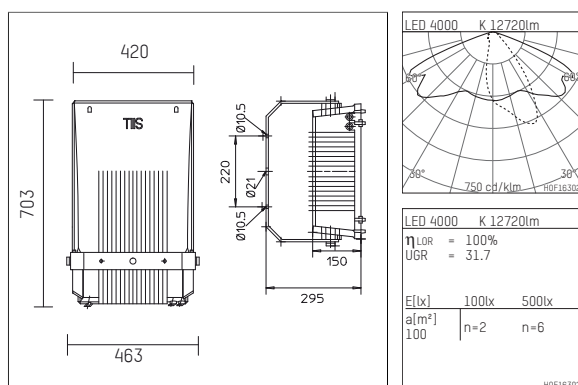

1559120NW10-1D | unpainted

155
plane projector
LED | 120 W 4000 K

- plane projector 155
- with mounting bracket
- for wall-, ground or pole-mounting
- with LED 16960 lm
- colour temperature: 4000 K
- colour rendering index: CRI >80
- L90 / B10 (100.000 / ta 25°C)
- SDCM < 3
- net luminous flux: 12720 lm
- total load: 120 W
- luminous efficacy: 106,0 lm/W
- bidirectional light distribution
- with built in LED power unit, electronic (DALI), 220-240 V, 0/50/60 Hz
- including thermal protection for driver and LED module
- optional DC voltage suitable (AC/DC) - 15% power for operation in emergency lighting systems
- further dimming functions on request
- Number of luminaires per fuse (B16): 7
- power supply: connecting terminal 5x2,5 mm²
- loop-in loop-out capable, for cable diameter 8-12mm
- corrosion resistant aluminium housing AlSi12
- safety glass, clear
- length: 703 mm, width: 420 mm, height: 150 mm
- pivot range +153°/-142°
- windage area: 0,10 m²
- weight: 18 kg
- protection rating: IP65
- protection class I
- 5 years warranty
- designed and manufactured in Germany
- minimum ambient temperature: -40 °C
- maximum ambient temperature: 45 °C
- impact resistance class: IK08
- certificates: manufactured according to DIN VDE 0711 / EN 60598, CE
- colour: unpainted
- 1559120NW10-1D