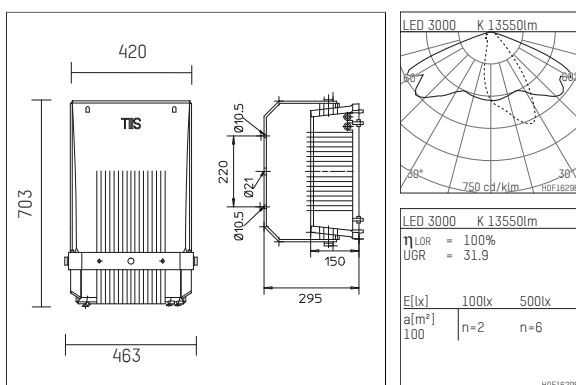

1559120WW10-1D | unpainted

155
plane projector
LED | 120 W 3000 K

- plane projector 155
- with mounting bracket
- for wall-, ground or pole-mounting
- with LED 18060 lm
- colour temperature: 3000 K
- colour rendering index: CRI >80
- L90 / B10 (100.000 / ta 25°C)
- SDCM < 3
- net luminous flux: 13550 lm
- total load: 120 W
- luminous efficacy: 112,9 lm/W
- bidirectional light distribution
- with built in LED power unit, electronic (DALI), 220-240 V, 0/50/60 Hz
- including thermal protection for driver and LED module
- optional DC voltage suitable (AC/DC) - 15% power for operation in emergency lighting systems
- further dimming functions on request
- Number of luminaires per fuse (B16): 7
- power supply: connecting terminal 5x2,5 mm²
- loop-in loop-out capable, for cable diameter 8-12mm
- corrosion resistant aluminium housing AlSi12
- safety glass, clear
- length: 703 mm, width: 420 mm, height: 150 mm
- pivot range +153°/-142°
- windage area: 0,10 m²
- weight: 18 kg
- protection rating: IP65
- protection class I
- 5 years warranty
- designed and manufactured in Germany
- minimum ambient temperature: -40 °C
- maximum ambient temperature: 45 °C
- impact resistance class: IK08
- certificates: manufactured according to DIN VDE 0711 / EN 60598, CE
- colour: unpainted
- 1559120WW10-1D