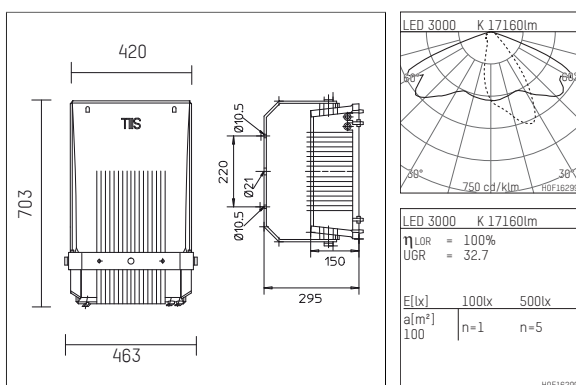

1559160WW10-1D | unpainted

155
plane projector
LED | 160 W 3000 K

- plane projector 155
- with mounting bracket
- for wall-, ground or pole-mounting
- with LED 22880 lm
- colour temperature: 3000 K
- colour rendering index: CRI >80
- L90 / B10 (100.000 / ta 25°C)
- SDCM < 3
- net luminous flux: 17160 lm
- total load: 160 W
- luminous efficacy: 107,3 lm/W
- bidirectional light distribution
- with built in LED power unit, electronic (DALI), 220-240 V, 0/50/60 Hz
- including thermal protection for driver and LED module
- optional DC voltage suitable (AC/DC) - 15% power for operation in emergency lighting systems
- further dimming functions on request
- Number of luminaires per fuse (B16): 7
- power supply: connecting terminal 5x2,5 mm²
- loop-in loop-out capable, for cable diameter 8-12mm
- corrosion resistant aluminium housing AlSi12
- safety glass, clear
- length: 703 mm, width: 420 mm, height: 150 mm
- pivot range +153°/-142°
- windage area: 0,10 m²
- weight: 18 kg
- protection rating: IP65
- protection class I
- 5 years warranty
- designed and manufactured in Germany
- minimum ambient temperature: -40 °C
- maximum ambient temperature: 42 °C
- impact resistance class: IK08
- certificates: manufactured according to DIN VDE 0711 / EN 60598, CE
- colour: unpainted
- 1559160WW10-1D