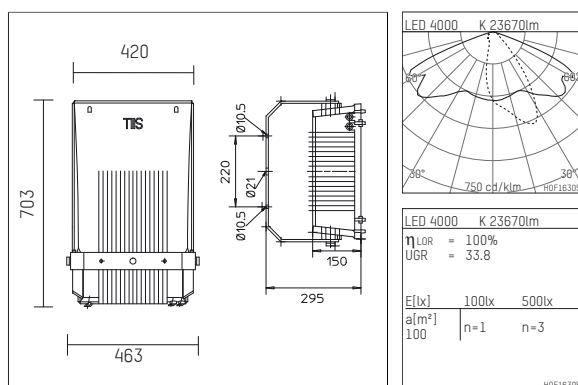

1559240NW12-2D | unpainted

155
plane projector
LED | 240 W 4000 K

- plane projector 155
- with mounting bracket
- for wall-, ground or pole-mounting
- with LED 31560 lm
- colour temperature: 4000 K
- colour rendering index: CRI >80
- L90 / B10 (100.000 / ta 25°C)
- SDCM < 3
- net luminous flux: 23670 lm
- total load: 240 W
- luminous efficacy: 98,6 lm/W
- bidirectional light distribution
- with two integrated power units, electronic (DALI), 220-240 V, 0/50/60 Hz
- including thermal protection for driver and LED module
- optional DC voltage suitable (AC/DC) - 15% power for operation in emergency lighting systems
- further dimming functions on request
- Number of luminaires per fuse (B16): 3
- power supply: connecting terminal 5x2,5 mm²
- loop-in loop-out capable, for cable diameter 8-12mm
- corrosion resistant aluminium housing AlSi12
- safety glass, clear
- length: 703 mm, width: 420 mm, height: 150 mm
- pivot range +153°/-142°
- windage area: 0,10 m²
- weight: 19 kg
- protection rating: IP65
- protection class I
- 5 years warranty
- designed and manufactured in Germany
- minimum ambient temperature: -40 °C
- maximum ambient temperature: 22 °C
- impact resistance class: IK08
- certificates: manufactured according to DIN VDE 0711 / EN 60598, CE
- colour: unpainted
- 1559240NW12-2D