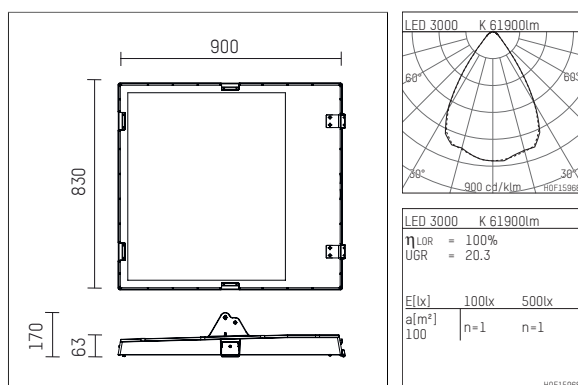

## 177450WW70D | unpainted aluminium

177 | 2.0  
Arealfooter  
LED | 450 W 3000 K

- Arealfooter 177 2.0
- for surface mounted installation on wall or ceiling
- mounting bracket must be ordered separately
- with LED 100500 lm
- colour temperature: 3000 K
- colour rendering index: CRI >70
- L90 / B10 (100.000 / ta 25°C)
- net luminous flux: 61900 lm
- total load: 450 W
- luminous efficacy: 137,6 lm/W
- symmetrical light distribution, wide flood
- beam angle: 65 °
- 3 integrated LED power units, electronic (DALI), 220-240 V, 0/50/60 Hz
- overvoltage protection 10kV; discharge current 5kA
- dimmable 10-100%
- Number of luminaires per fuse (B16): 3
- power supply: plug connector 5x2,5 mm<sup>2</sup>
- optional loop-in loop-out cabling
- housing of aluminium and die cast aluminium
- safety glass, clear
- length: 900 mm, width: 830 mm, height: 170 mm
- windage area: 0,75 m<sup>2</sup>
- weight: 37,2 kg
- protection rating: IP65
- protection class I
- 5 years warranty
- designed and manufactured in Germany
- minimum ambient temperature: -40 ° C
- maximum ambient temperature: 55 ° C
- certificates: manufactured according to DIN VDE 0711 / EN 60598
- colour: unpainted aluminium
- 177450WW70D