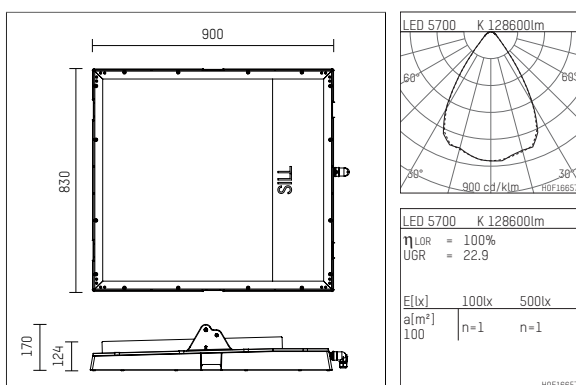

## 1774965KW70D | black

177 | BLACK EDITION  
Arealfooter  
LED | 965 W 5700 K

- Arealfooter 177 BLACK EDITION
- for surface mounted installation on wall or ceiling
- mounting bracket must be ordered separately
- with LED 156300 lm
- colour temperature: 5700 K
- colour rendering index: CRI >70
- L90 / B10 (100.000 / ta 25°C)
- net luminous flux: 128600 lm
- total load: 965 W
- luminous efficacy: 133,3 lm/W
- symmetrical light distribution, wide flood
- beam angle: 65 °
- 5 integrated LED power units, electronic (DALI), 220-240 V, 0/50/60 Hz
- overvoltage protection 10kV; discharge current 5kA
- dimmable 10-100%
- Number of luminaires per fuse (B16): 1
- power supply: plug connector 5x2,5 mm²
- optional loop-in loop-out cabling
- housing of aluminium and die cast aluminium
- safety glass, clear
- length: 900 mm, width: 830 mm, height: 170 mm
- windage area: 0,75 m²
- weight: 43,6 kg
- protection rating: IP65
- protection class I
- 5 years warranty
- designed and manufactured in Germany
- minimum ambient temperature: -40 ° C
- maximum ambient temperature: 40 ° C
- impact resistance class: IK10
- certificates: manufactured according to DIN VDE 0711 / EN 60598
- colour: black
- 1774965KW70D