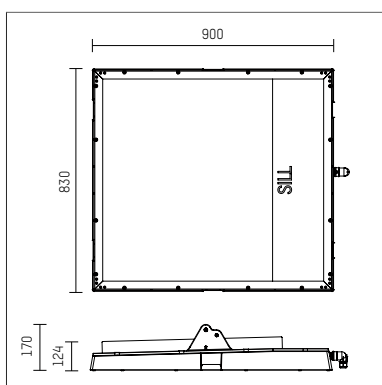

1774965NW70D | black

177 | BLACK EDITION
Arealfoter
LED | 965 W 4000 K

- Arealfoter 177 BLACK EDITION
- for surface mounted installation on wall or ceiling
- mounting bracket must be ordered separately
- with LED 155900 lm
- colour temperature: 4000 K
- colour rendering index: CRI >70
- L90 / B10 (100.000 / ta 25°C)
- net luminous flux: 128200 lm
- total load: 965 W
- luminous efficacy: 132,8 lm/W
- symmetrical light distribution, wide flood
- beam angle: 65 °
- 5 integrated LED power units, electronic (DALI), 220-240 V, 0/50/60 Hz
- overvoltage protection 10kV; discharge current 5kA
- dimmable 10-100%
- Number of luminaires per fuse (B16): 1
- power supply: plug connector 5x2,5 mm²
- optional loop-in loop-out cabling
- housing of aluminium and die cast aluminium
- safety glass, clear
- length: 900 mm, width: 830 mm, height: 170 mm
- windage area: 0,75 m²
- weight: 43,6 kg
- protection rating: IP65
- protection class I
- 5 years warranty
- designed and manufactured in Germany
- minimum ambient temperature: -40 ° C
- maximum ambient temperature: 40 ° C
- impact resistance class: IK10
- certificates: manufactured according to DIN VDE 0711 / EN 60598
- colour: black
- 1774965NW70D