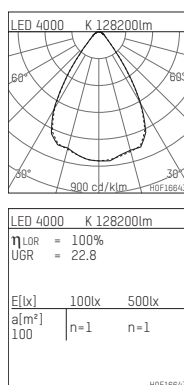

1774965NW70D | black

177 | BLACK EDITION
Arealfoter
LED | 965 W 4000 K

- Arealfoter 177 BLACK EDITION
- for surface mounted installation on wall or ceiling
- mounting bracket must be ordered separately
- with LED 155900 lm
- colour temperature: 4000 K
- colour rendering index: CRI >70
- L90 / B10 (100.000 / ta 25°C)
- net luminous flux: 128200 lm
- total load: 965 W
- luminous efficacy: 132,8 lm/W
- symmetrical light distribution, wide flood
- beam angle: 65 °
- 5 integrated LED power units, electronic (DALI), 220-240 V, 0/50/60 Hz
- overvoltage protection 10kV; discharge current 5kA
- dimmable 10-100%
- Number of luminaires per fuse (B16): 1
- power supply: plug connector 5x2,5 mm²
- optional loop-in loop-out cabling
- housing of aluminium and die cast aluminium
- safety glass, clear
- length: 900 mm, width: 830 mm, height: 170 mm
- windage area: 0,75 m²
- weight: 43,6 kg
- protection rating: IP65
- protection class I
- 5 years warranty
- designed and manufactured in Germany
- minimum ambient temperature: -40 ° C
- maximum ambient temperature: 40 ° C
- impact resistance class: IK10
- certificates: manufactured according to DIN VDE 0711 / EN 60598
- colour: black
- 1774965NW70D