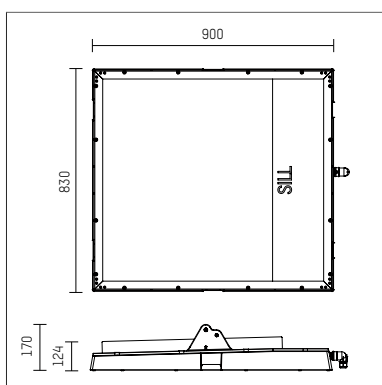

1774965WW70D | black

177 | BLACK EDITION
Arealfooter
LED | 965 W 3000 K

- Arealfooter 177 BLACK EDITION
- for surface mounted installation on wall or ceiling
- mounting bracket must be ordered separately
- with LED 146900 lm
- colour temperature: 3000 K
- colour rendering index: CRI >70
- L90 / B10 (100.000 / ta 25°C)
- net luminous flux: 120800 lm
- total load: 965 W
- luminous efficacy: 125,2 lm/W
- symmetrical light distribution, wide flood
- beam angle: 65 °
- 5 integrated LED power units, electronic (DALI), 220-240 V, 0/50/60 Hz
- overvoltage protection 10kV; discharge current 5kA
- dimmable 10-100%
- Number of luminaires per fuse (B16): 1
- power supply: plug connector 5x2,5 mm²
- optional loop-in loop-out cabling
- housing of aluminium and die cast aluminium
- safety glass, clear
- length: 900 mm, width: 830 mm, height: 170 mm
- windage area: 0,75 m²
- weight: 43,6 kg
- protection rating: IP65
- protection class I
- 5 years warranty
- designed and manufactured in Germany
- minimum ambient temperature: -40 ° C
- maximum ambient temperature: 40 ° C
- impact resistance class: IK10
- certificates: manufactured according to DIN VDE 0711 / EN 60598
- colour: black
- 1774965WW70D