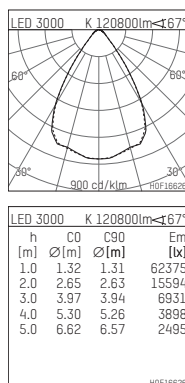

1774965WW70D | black

177 | BLACK EDITION
Arealfooter
LED | 965 W 3000 K

- Arealfooter 177 BLACK EDITION
- for surface mounted installation on wall or ceiling
- mounting bracket must be ordered separately
- with LED 146900 lm
- colour temperature: 3000 K
- colour rendering index: CRI >70
- L90 / B10 (100.000 / ta 25°C)
- net luminous flux: 120800 lm
- total load: 965 W
- luminous efficacy: 125,2 lm/W
- symmetrical light distribution, wide flood
- beam angle: 65 °
- 5 integrated LED power units, electronic (DALI), 220-240 V, 0/50/60 Hz
- overvoltage protection 10kV; discharge current 5kA
- dimmable 10-100%
- Number of luminaires per fuse (B16): 1
- power supply: plug connector 5x2,5 mm²
- optional loop-in loop-out cabling
- housing of aluminium and die cast aluminium
- safety glass, clear
- length: 900 mm, width: 830 mm, height: 170 mm
- windage area: 0,75 m²
- weight: 43,6 kg
- protection rating: IP65
- protection class I
- 5 years warranty
- designed and manufactured in Germany
- minimum ambient temperature: -40 ° C
- maximum ambient temperature: 40 ° C
- impact resistance class: IK10
- certificates: manufactured according to DIN VDE 0711 / EN 60598
- colour: black
- 1774965WW70D