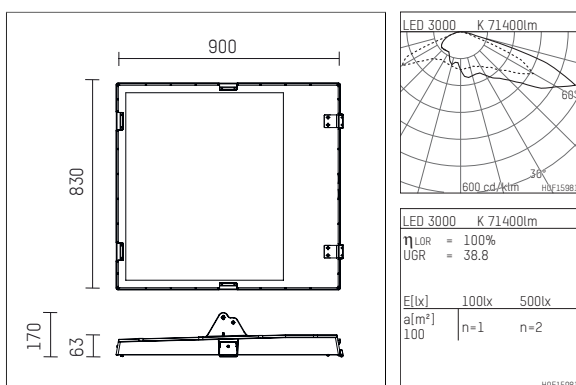

1775600WW70D | unpainted aluminium

177 | 2.0
Arealfooter
LED | 600 W 3000 K

- Arealfooter 177 2.0
- for surface mounted installation on wall or ceiling
- mounting bracket must be ordered separately
- with LED 95000 lm
- colour temperature: 3000 K
- colour rendering index: CRI >70
- L90 / B10 (100.000 / ta 25°C)
- net luminous flux: 71400 lm
- total load: 600 W
- luminous efficacy: 119,0 lm/W
- asymmetrical light distribution
- 3 integrated LED power units, electronic (DALI), 220-240 V, 0/50/60 Hz
- overvoltage protection 10kV; discharge current 5kA
- dimmable 10-100%
- Number of luminaires per fuse (B16): 1
- power supply: plug connector angled 90° RST 20i5 5x2,5 mm²
- Optional loop-in loop-out cabling
- housing of aluminium and die cast aluminium
- safety glas, clear, partially ceramic printed
- length: 900 mm, width: 830 mm, height: 170 mm
- windage area: 0,75 m²
- weight: 37,9 kg
- protection rating: IP65
- protection class I
- 5 years warranty
- designed and manufactured in Germany
- minimum ambient temperature: -40 °C
- maximum ambient temperature: 45 °C
- certificates: manufactured according to DIN VDE 0711 / EN 60598
- colour: unpainted aluminium
- 1775600WW70D