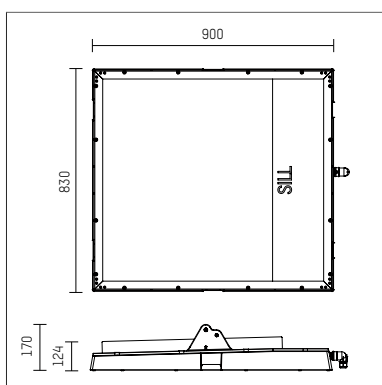

1775965KW70D | black

177 | BLACK EDITION
Arealfooter
LED | 965 W 5700 K

- Arealfooter 177 BLACK EDITION
- for surface mounted installation on wall or ceiling
- mounting bracket must be ordered separately
- with LED 156300 lm
- colour temperature: 5700 K
- colour rendering index: CRI >70
- L90 / B10 (100.000 / ta 25°C)
- net luminous flux: 118000 lm
- total load: 965 W
- luminous efficacy: 122,3 lm/W
- asymmetrical light distribution
- 5 integrated LED power units, electronic (DALI), 220-240 V, 0/50/60 Hz
- overvoltage protection 10kV; discharge current 5kA
- dimmable 10-100%
- Number of luminaires per fuse (B16): 1
- power supply: plug connector angled 90° RST 20i5 5x2,5 mm²
- Optional loop-in loop-out cabling
- housing of aluminium and die cast aluminium
- safety glas, clear, partially ceramic printed
- length: 900 mm, width: 830 mm, height: 170 mm
- windage area: 0,75 m²
- weight: 43,6 kg
- protection rating: IP65
- protection class I
- 5 years warranty
- designed and manufactured in Germany
- minimum ambient temperature: -40 ° C
- maximum ambient temperature: 40 ° C
- impact resistance class: IK10
- certificates: manufactured according to DIN VDE 0711 / EN 60598
- colour: black
- 1775965KW70D