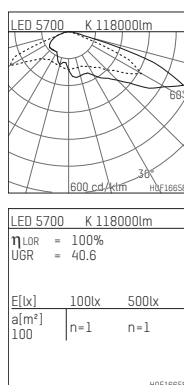

1775965KW70D | black

177 | BLACK EDITION
Arealfooter
LED | 965 W 5700 K

- Arealfooter 177 BLACK EDITION
- for surface mounted installation on wall or ceiling
- mounting bracket must be ordered separately
- with LED 156300 lm
- colour temperature: 5700 K
- colour rendering index: CRI >70
- L90 / B10 (100.000 / ta 25°C)
- net luminous flux: 118000 lm
- total load: 965 W
- luminous efficacy: 122,3 lm/W
- asymmetrical light distribution
- 5 integrated LED power units, electronic (DALI), 220-240 V, 0/50/60 Hz
- overvoltage protection 10kV; discharge current 5kA
- dimmable 10-100%
- Number of luminaires per fuse (B16): 1
- power supply: plug connector angled 90° RST 20i5 5x2,5 mm²
- Optional loop-in loop-out cabling
- housing of aluminium and die cast aluminium
- safety glas, clear, partially ceramic printed
- length: 900 mm, width: 830 mm, height: 170 mm
- windage area: 0,75 m²
- weight: 43,6 kg
- protection rating: IP65
- protection class I
- 5 years warranty
- designed and manufactured in Germany
- minimum ambient temperature: -40 ° C
- maximum ambient temperature: 40 ° C
- impact resistance class: IK10
- certificates: manufactured according to DIN VDE 0711 / EN 60598
- colour: black
- 1775965KW70D