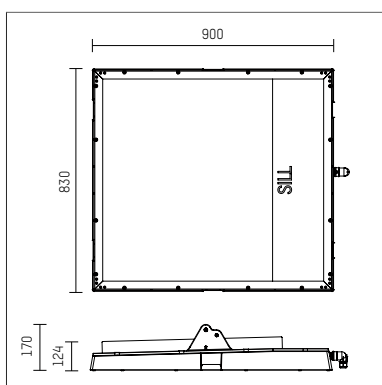

## 1775965NW70D | black

177 | BLACK EDITION  
Arealfooter  
LED | 965 W 4000 K

- Arealfooter 177 BLACK EDITION
- for surface mounted installation on wall or ceiling
- mounting bracket must be ordered separately
- with LED 155900 lm
- colour temperature: 4000 K
- colour rendering index: CRI >70
- L90 / B10 (100.000 / ta 25°C)
- net luminous flux: 117700 lm
- total load: 965 W
- luminous efficacy: 122,0 lm/W
- asymmetrical light distribution
- 5 integrated LED power units, electronic (DALI), 220-240 V, 0/50/60 Hz
- overvoltage protection 10kV; discharge current 5kA
- dimmable 10-100%
- Number of luminaires per fuse (B16): 1
- power supply: plug connector angled 90° RST 20i5 5x2,5 mm<sup>2</sup>
- Optional loop-in loop-out cabling
- housing of aluminium and die cast aluminium
- safety glas, clear, partially ceramic printed
- length: 900 mm, width: 830 mm, height: 170 mm
- windage area: 0,75 m<sup>2</sup>
- weight: 43,6 kg
- protection rating: IP65
- protection class I
- 5 years warranty
- designed and manufactured in Germany
- minimum ambient temperature: -40 ° C
- maximum ambient temperature: 40 ° C
- impact resistance class: IK10
- certificates: manufactured according to DIN VDE 0711 / EN 60598
- colour: black
- 1775965NW70D