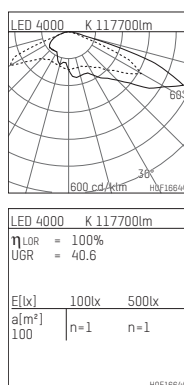

## 1775965NW70D | black

177 | BLACK EDITION  
Arealfooter  
LED | 965 W 4000 K

- Arealfooter 177 BLACK EDITION
- for surface mounted installation on wall or ceiling
- mounting bracket must be ordered separately
- with LED 155900 lm
- colour temperature: 4000 K
- colour rendering index: CRI >70
- L90 / B10 (100.000 / ta 25°C)
- net luminous flux: 117700 lm
- total load: 965 W
- luminous efficacy: 122,0 lm/W
- asymmetrical light distribution
- 5 integrated LED power units, electronic (DALI), 220-240 V, 0/50/60 Hz
- overvoltage protection 10kV; discharge current 5kA
- dimmable 10-100%
- Number of luminaires per fuse (B16): 1
- power supply: plug connector angled 90° RST 20i5 5x2,5 mm<sup>2</sup>
- Optional loop-in loop-out cabling
- housing of aluminium and die cast aluminium
- safety glas, clear, partially ceramic printed
- length: 900 mm, width: 830 mm, height: 170 mm
- windage area: 0,75 m<sup>2</sup>
- weight: 43,6 kg
- protection rating: IP65
- protection class I
- 5 years warranty
- designed and manufactured in Germany
- minimum ambient temperature: -40 ° C
- maximum ambient temperature: 40 ° C
- impact resistance class: IK10
- certificates: manufactured according to DIN VDE 0711 / EN 60598
- colour: black
- 1775965NW70D