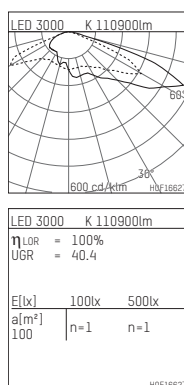

1775965WW70D | black

177 | BLACK EDITION
Arealfoter
LED | 965 W 3000 K

- Arealfoter 177 BLACK EDITION
- for surface mounted installation on wall or ceiling
- mounting bracket must be ordered separately
- with LED 146900 lm
- colour temperature: 3000 K
- colour rendering index: CRI >70
- L90 / B10 (100.000 / ta 25°C)
- net luminous flux: 110900 lm
- total load: 965 W
- luminous efficacy: 114,9 lm/W
- asymmetrical light distribution
- 5 integrated LED power units, electronic (DALI), 220-240 V, 0/50/60 Hz
- overvoltage protection 10kV; discharge current 5kA
- dimmable 10-100%
- Number of luminaires per fuse (B16): 1
- power supply: plug connector angled 90° RST 20i5 5x2,5 mm²
- Optional loop-in loop-out cabling
- housing of aluminium and die cast aluminium
- safety glas, clear, partially ceramic printed
- length: 900 mm, width: 830 mm, height: 170 mm
- windage area: 0,75 m²
- weight: 43,6 kg
- protection rating: IP65
- protection class I
- 5 years warranty
- designed and manufactured in Germany
- minimum ambient temperature: -40 °C
- maximum ambient temperature: 40 °C
- impact resistance class: IK10
- certificates: manufactured according to DIN VDE 0711 / EN 60598
- colour: black
- 1775965WW70D