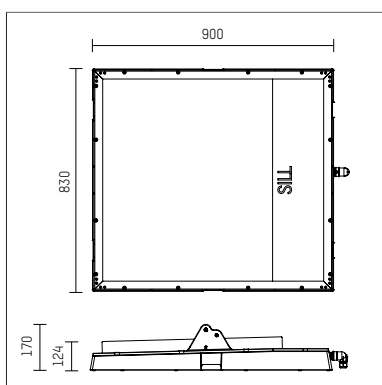

1775965WW70D | black

177 | BLACK EDITION
Arealfoter
LED | 965 W 3000 K

- Arealfoter 177 BLACK EDITION
- for surface mounted installation on wall or ceiling
- mounting bracket must be ordered separately
- with LED 146900 lm
- colour temperature: 3000 K
- colour rendering index: CRI >70
- L90 / B10 (100.000 / ta 25°C)
- net luminous flux: 110900 lm
- total load: 965 W
- luminous efficacy: 114,9 lm/W
- asymmetrical light distribution
- 5 integrated LED power units, electronic (DALI), 220-240 V, 0/50/60 Hz
- overvoltage protection 10kV; discharge current 5kA
- dimmable 10-100%
- Number of luminaires per fuse (B16): 1
- power supply: plug connector angled 90° RST 20i5 5x2,5 mm²
- Optional loop-in loop-out cabling
- housing of aluminium and die cast aluminium
- safety glas, clear, partially ceramic printed
- length: 900 mm, width: 830 mm, height: 170 mm
- windage area: 0,75 m²
- weight: 43,6 kg
- protection rating: IP65
- protection class I
- 5 years warranty
- designed and manufactured in Germany
- minimum ambient temperature: -40 °C
- maximum ambient temperature: 40 °C
- impact resistance class: IK10
- certificates: manufactured according to DIN VDE 0711 / EN 60598
- colour: black
- 1775965WW70D