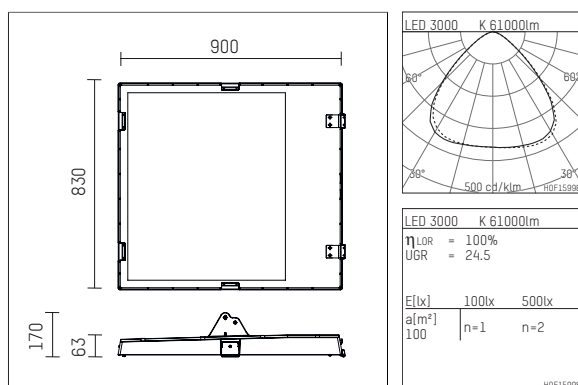

## 177F450WW70D | unpainted aluminium

177 | 2.0  
Arealfooter  
LED | 450 W 3000 K

- Arealfooter 177 2.0
- for surface mounted installation on wall or ceiling
- mounting bracket must be ordered separately
- with LED 75500 lm
- colour temperature: 3000 K
- colour rendering index: CRI >70
- L90 / B10 (100.000 / ta 25°C)
- net luminous flux: 61000 lm
- total load: 450 W
- luminous efficacy: 135,6 lm/W
- symmetrical light distribution, very wide flood
- beam angle: 98 °
- 3 integrated LED power units, electronic (DALI), 220-240 V, 0/50/60 Hz
- overvoltage protection 10kV; discharge current 5kA
- dimmable 10-100%
- Number of luminaires per fuse (B16): 3
- power supply: plug connector 5x2,5 mm<sup>2</sup>
- optional loop-in loop-out cabling
- housing of aluminium and die cast aluminium
- safety glass, clear
- length: 900 mm, width: 830 mm, height: 170 mm
- windage area: 0,75 m<sup>2</sup>
- weight: 37,2 kg
- protection rating: IP65
- protection class I
- 5 years warranty
- designed and manufactured in Germany
- minimum ambient temperature: -40 ° C
- maximum ambient temperature: 55 ° C
- certificates: manufactured according to DIN VDE 0711 / EN 60598
- colour: unpainted aluminium
- 177F450WW70D