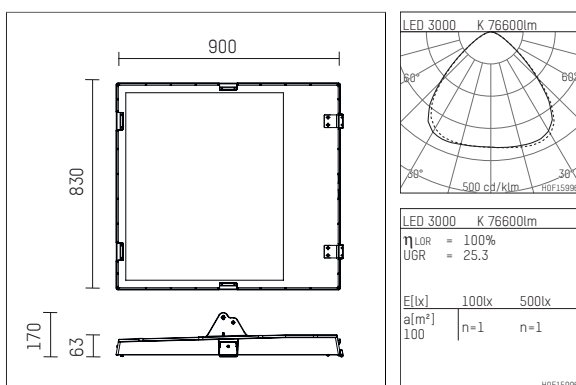

177F600WW70D | unpainted aluminium

177 | 2.0
Arealfooter
LED | 600 W 3000 K

- Arealfooter 177 2.0
- for surface mounted installation on wall or ceiling
- mounting bracket must be ordered separately
- with LED 95500 lm
- colour temperature: 3000 K
- colour rendering index: CRI >70
- L90 / B10 (100.000 / ta 25°C)
- net luminous flux: 76600 lm
- total load: 600 W
- luminous efficacy: 127,7 lm/W
- symmetrical light distribution, very wide flood
- beam angle: 98 °
- 3 integrated LED power units, electronic (DALI), 220-240 V, 0/50/60 Hz
- overvoltage protection 10kV; discharge current 5kA
- dimmable 10-100%
- Number of luminaires per fuse (B16): 1
- power supply: plug connector 5x2,5 mm²
- optional loop-in loop-out cabling
- housing of aluminium and die cast aluminium
- safety glass, clear
- length: 900 mm, width: 830 mm, height: 170 mm
- windage area: 0,75 m²
- weight: 37,9 kg
- protection rating: IP65
- protection class I
- 5 years warranty
- designed and manufactured in Germany
- minimum ambient temperature: -40 ° C
- maximum ambient temperature: 45 ° C
- certificates: manufactured according to DIN VDE 0711 / EN 60598
- colour: unpainted aluminium
- 177F600WW70D