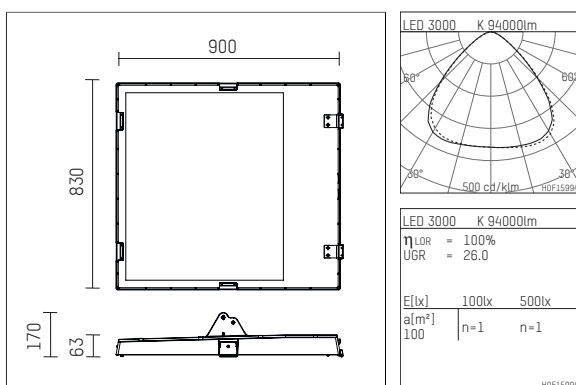

## 177F750WW70D | unpainted aluminium

177 | 2.0  
Arealfooter  
LED | 750 W 3000 K

- Arealfooter 177 2.0
- for surface mounted installation on wall or ceiling
- mounting bracket must be ordered separately
- with LED 116000 lm
- colour temperature: 3000 K
- colour rendering index: CRI >70
- L90 / B10 (100.000 / ta 25°C)
- net luminous flux: 94000 lm
- total load: 750 W
- luminous efficacy: 125,3 lm/W
- symmetrical light distribution, very wide flood
- beam angle: 98 °
- 4 integrated LED power units, electronic (DALI), 220-240 V, 0/50/60 Hz
- overvoltage protection 10kV; discharge current 5kA
- dimmable 10-100%
- Number of luminaires per fuse (B16): 1
- power supply: plug connector 5x2,5 mm<sup>2</sup>
- optional loop-in loop-out cabling
- housing of aluminium and die cast aluminium
- safety glass, clear
- length: 900 mm, width: 830 mm, height: 170 mm
- windage area: 0,75 m<sup>2</sup>
- weight: 38,9 kg
- protection rating: IP65
- protection class I
- 5 years warranty
- designed and manufactured in Germany
- minimum ambient temperature: -40 ° C
- maximum ambient temperature: 40 ° C
- certificates: manufactured according to DIN VDE 0711 / EN 60598
- colour: unpainted aluminium
- 177F750WW70D

- Overview of accessories on the following page / s

177F750WW70D

**accessory****Required accessories**

description accessory general	dimensions in mm	item number	pic.-No.
Ceiling fixation for series 177		817700200	01
Mounting bracket, traverse mounting for series 177		817700300	02
Mounting bracket, for wall mounting		817700400	03