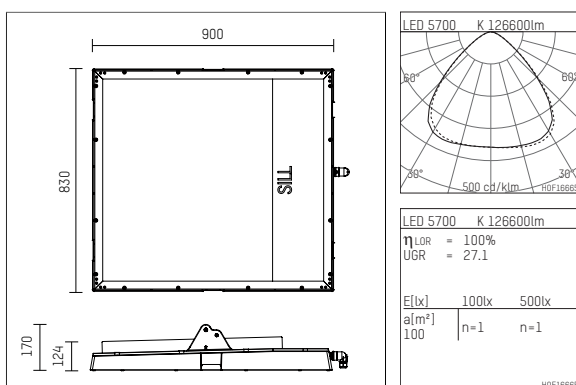

177F965KW70D | black

177 | BLACK EDITION
Arealfooter
LED | 965 W 5700 K

- Arealfooter 177 BLACK EDITION
- for surface mounted installation on wall or ceiling
- mounting bracket must be ordered separately
- with LED 156300 lm
- colour temperature: 5700 K
- colour rendering index: CRI >70
- L90 / B10 (100.000 / ta 25°C)
- net luminous flux: 126600 lm
- total load: 965 W
- luminous efficacy: 131,2 lm/W
- symmetrical light distribution, very wide flood
- beam angle: 98 °
- electronic (DALI), 220-240 V, 0/50/60 Hz overvoltage protection 10kV; discharge current 5kA
- dimmable 10-100%
- Number of luminaires per fuse (B16): 1
- power supply: plug connector 5x2,5 mm²
- optional loop-in loop-out cabling
- housing of aluminium and die cast aluminium
- safety glass, clear
- length: 900 mm, width: 830 mm, height: 170 mm
- windage area: 0,75 m²
- weight: 43,6 kg
- protection rating: IP65
- protection class I
- 5 years warranty
- designed and manufactured in Germany
- minimum ambient temperature: -40 ° C
- maximum ambient temperature: 40 ° C
- impact resistance class: IK10
- certificates: manufactured according to DIN VDE 0711 / EN 60598
- colour: black
- 177F965KW70D